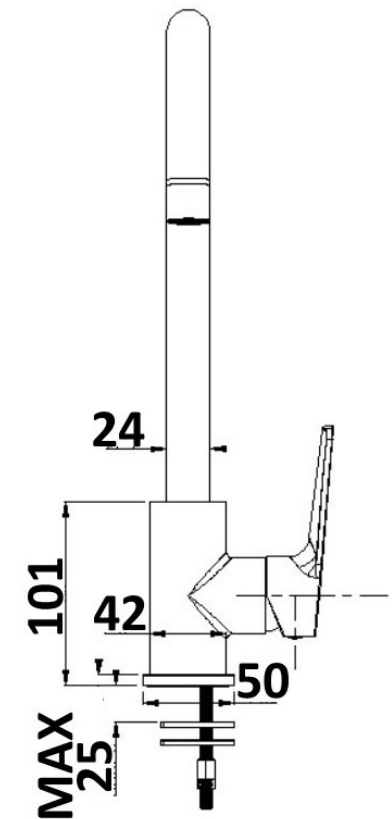

Millennium

Mixers • Showers • Accessories

AKEMI SINK MIXER CHROME 10334

- Contemporary new design
- Available in chrome & 6 additional finishes
- 15 year conditional warranty
- Wels Rating 3 Star 8 LPM
- WELS Registration T32182
- Maximum operating pressure 500kpa
- Minimum operating pressure 150kpa
- Maximum water temperature 80 degrees
- Must be installed by a licensed plumber
- Isolation stops must be installed inline before flex connectors

MILLENNIUM TAPWARE by Peter W. Eldering Pty. Ltd.

NSW: 7 HARLEY CRES, CONDELL PARK, NSW 2200, PH: 02 9791 9655

FAX: 02 9791 9611 E: sales@eldering.com.au

QLD: 5/30 McCOTTER ST, ACACIA RIDGE, QLD 4110, PH: 07 3273 1071