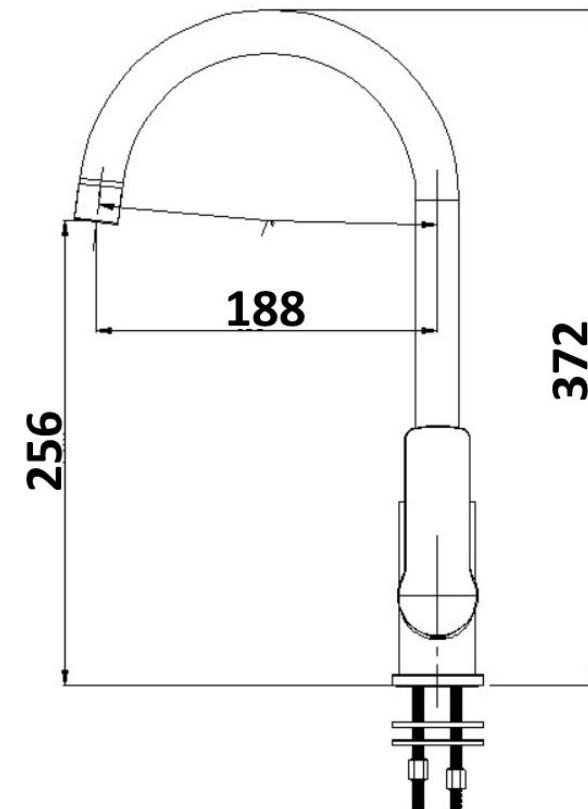

Millennium

Mixers • Showers • Accessories

AKEMI SINK MIXER CHROME 10334

- Contemporary new design
- Available in chrome & 6 additional finishes
- 15 year conditional warranty
- Wels Rating 3 Star 8 LPM
- WELS Registration T32182
- Maximum operating pressure 500kpa
- Minimum operating pressure 150kpa
- Maximum water temperature 80 degrees
- Must be installed by a licensed plumber
- Isolation stops must be installed inline before flex connectors