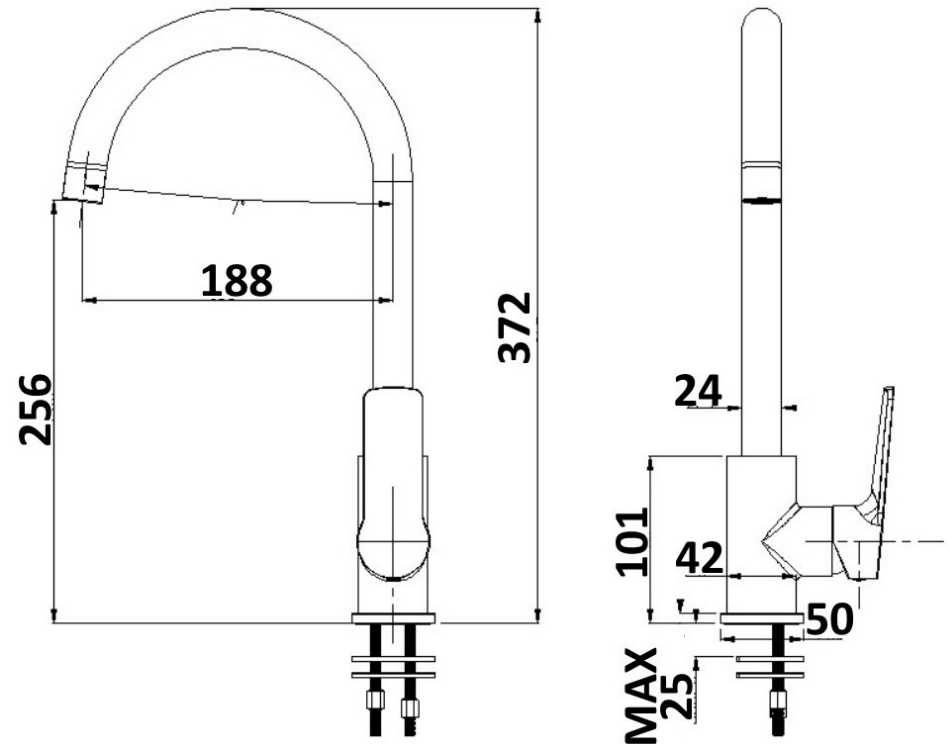

## AKEMI SINK MIXER MATTE BLACK/ BRUSHED NICKEL 10334BNP

- Contemporary new design
- Available in chrome & 6 additional finishes
- 15 year conditional warranty
- Wels Rating 3 Star 8 LPM
- WELS Registration T32182 (V)
- Maximum operating pressure 500kpa
- Minimum operating pressure 150kpa
- Maximum water temperature 80 degrees
- Must be installed by a licensed plumber
- Isolation stops must be installed inline before flex connectors