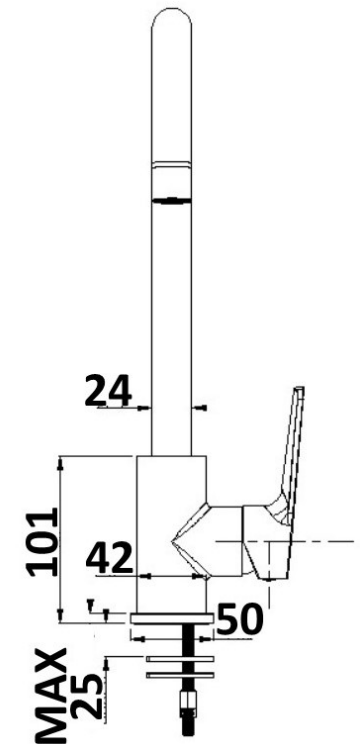

Millennium

Mixers • Showers • Accessories

AKEMI SINK MIXER MATTE BLACK/ROSE GOLD 10334BRG

- Contemporary new design
- Available in chrome & 6 additional finishes
- 15 year conditional warranty
- Wels Rating 3 Star 8 LPM
- WELS Registration T32182 (V)
- Maximum operating pressure 500kpa
- Minimum operating pressure 150kpa
- Maximum water temperature 80 degrees
- Must be installed by a licensed plumber
- Isolation stops must be installed inline before flex connectors

MILLENNIUM TAPWARE by Peter W. Eldering Pty. Ltd.

NSW: 7 HARLEY CRES, CONDELL PARK, NSW 2200, PH: 02 9791 9655

FAX: 02 9791 9611 E: sales@eldering.com.au

QLD: 5/30 McCOTTER ST, ACACIA RIDGE, QLD 4110, PH: 07 3273 1071