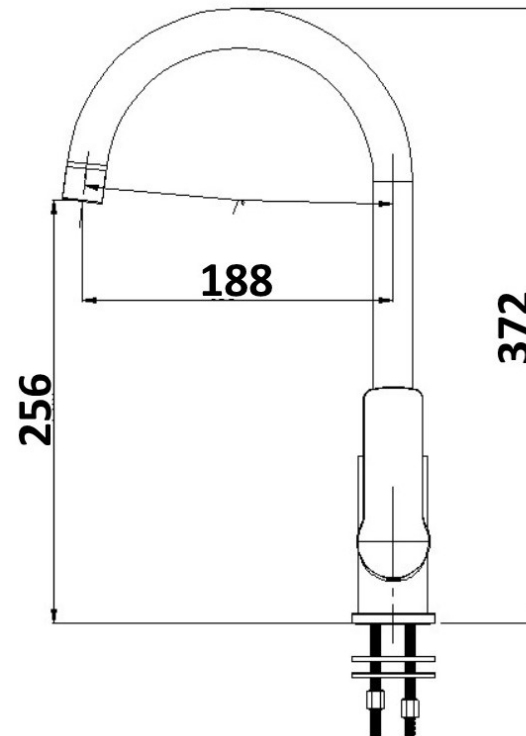

Millennium

Mixers • Showers • Accessories

AKEMI SINK MIXER MATTE BLACK/ROSE GOLD 10334BRG

- Contemporary new design
- Available in chrome & 6 additional finishes
- 15 year conditional warranty
- Wels Rating 3 Star 8 LPM
- WELS Registration T32182 (V)
- Maximum operating pressure 500kpa
- Minimum operating pressure 150kpa
- Maximum water temperature 80 degrees
- Must be installed by a licensed plumber
- Isolation stops must be installed inline before flex connectors