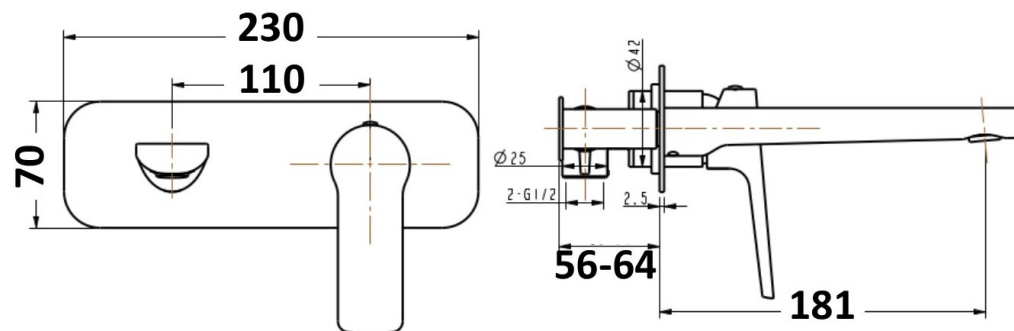

AKEMI WALL BASIN MIXER MODERN BRASS 10338BB

- Available in 9 finishes
- PVD finish
- 15 Year warranty
- WELS Rating 5 Star 6 LPM
- Maximum operating pressure 500kpa
- Minimum operating pressure 150kpa
- Maximum water temperature 80 degrees
- Must be installed by a licensed plumber

All specifications are correct at time of print. Changes may be made without notification. Sizes & finish may differ from website image. Use product for all installation rough ins, as tech drawing is a guide and may differ slightly.