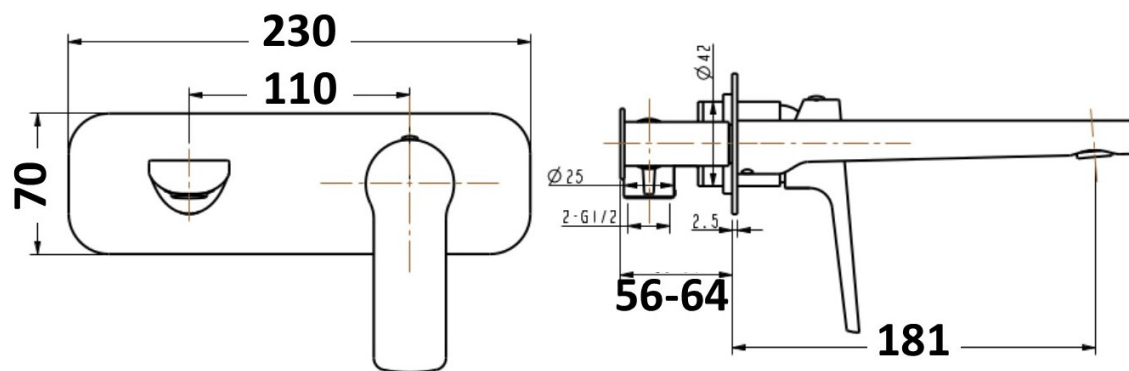

AKEMI WALL BASIN MIXER GUN METAL 10338GM

- Available in 9 finishes
- PVD finish
- 15 Year warranty
- WELS Rating 5 Star 6 LPM
- Maximum operating pressure 500kpa
- Minimum operating pressure 150kpa
- Maximum water temperature 80 degrees
- Must be installed by a licensed plumber

All specifications are correct at time of print. Changes may be made without notification. Sizes & finish may differ from website image. Use product for all installation rough ins, as tech drawing is a guide and may differ slightly.