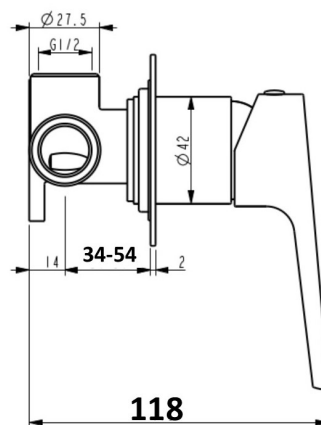

**AKEMI SHOWER MIXER MATTE BLACK
 10343**

STANDARD ROUND DRESS PLATE

OPTIONAL SQUARE DRESS PLATE

- Available in 9 finishes
- Electroplated finish
- Available with optional square dress plate
- 15 Year warranty
- Maximum operating pressure 500kpa
- Minimum operating pressure 150kpa
- Maximum water temperature 80 degrees
- Must be installed by a licensed plumber

All specifications are correct at time of print. Changes may be made without notification. Sizes & finish may differ from website image. Use product for all installation rough ins, as tech drawing is a guide and may differ slightly.