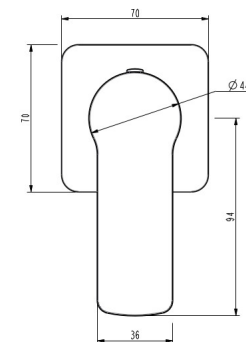

**AKEMI SHOWER MIXER MATTE BLACK
 10343**

STANDARD ROUND DRESS PLATE

OPTIONAL SQUARE DRESS PLATE

- Available in 9 finishes
- Electroplated finish
- Available with optional square dress plate
- 15 Year warranty
- Maximum operating pressure 500kpa
- Minimum operating pressure 150kpa
- Maximum water temperature 80 degrees
- Must be installed by a licensed plumber

All specifications are correct at time of print. Changes may be made without notification. Sizes & finish may differ from website image. Use product for all installation rough ins, as tech drawing is a guide and may differ slightly.