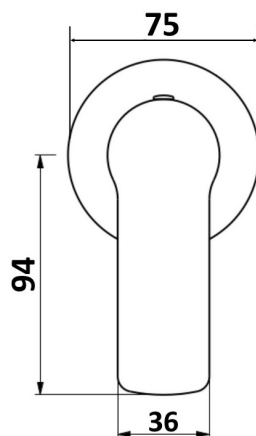

**AKEMI SHOWER MIXER MATTE BLACK
 10343**

STANDARD ROUND DRESS PLATE

OPTIONAL SQUARE DRESS PLATE

- Available in 9 finishes
- Electroplated finish
- Available with optional square dress plate
- 15 Year warranty
- Maximum operating pressure 500kpa
- Minimum operating pressure 150kpa
- Maximum water temperature 80 degrees
- Must be installed by a licensed plumber

All specifications are correct at time of print. Changes may be made without notification. Sizes & finish may differ from website image. Use product for all installation rough ins, as tech drawing is a guide and may differ slightly.