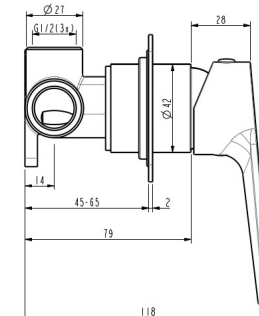

**AKEMI SHOWER MIXER MATTE BLACK
 10343**

STANDARD ROUND DRESS PLATE

OPTIONAL SQUARE DRESS PLATE

- Available in 9 finishes
- Electroplated finish
- Available with optional square dress plate
- 15 Year warranty
- Maximum operating pressure 500kpa
- Minimum operating pressure 150kpa
- Maximum water temperature 80 degrees
- Must be installed by a licensed plumber

All specifications are correct at time of print. Changes may be made without notification. Sizes & finish may differ from website image. Use product for all installation rough ins, as tech drawing is a guide and may differ slightly.