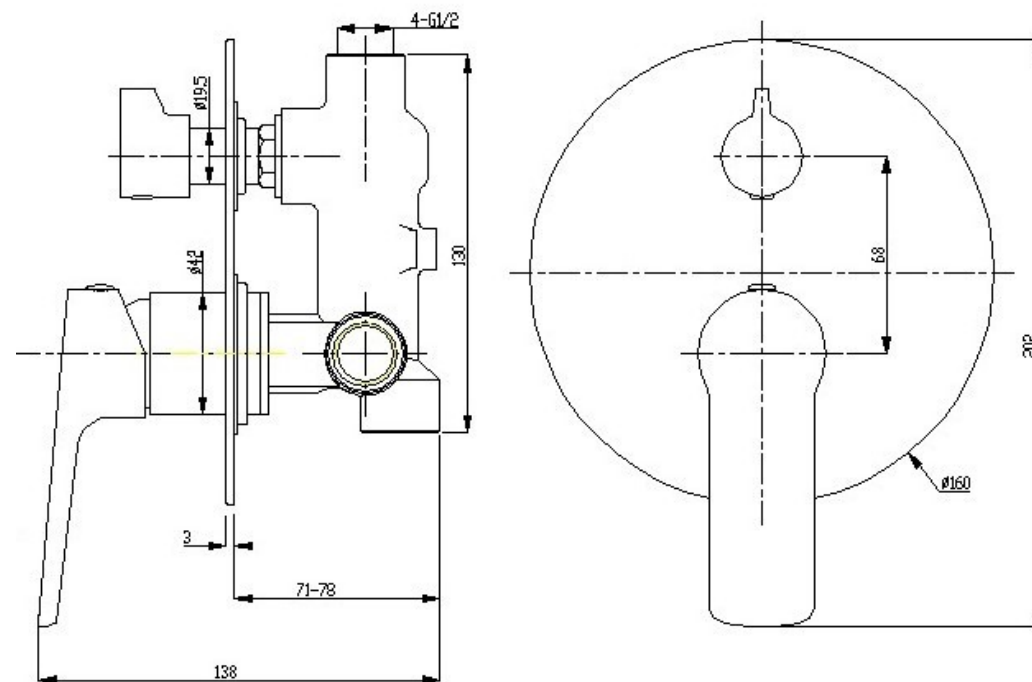

Millennium

QUALITY BATHROOMWARE

- SINCE 1997 AUSTRALIA -

AKEMI DIVERTER MIXER CHROME 10346

- Contemporary new design
- Available in 7 finishes
- 15 year conditional warranty
- Maximum operating pressure 500kpa
- Minimum operating pressure 150kpa
- Maximum water temperature 80 degrees
- Must be installed by a licensed plumber