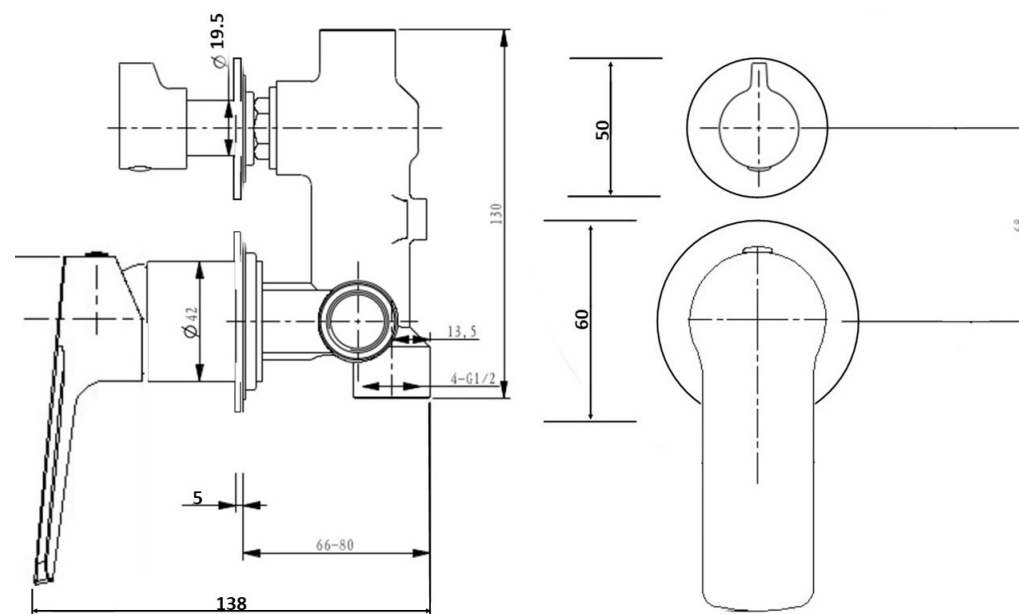

AKEMI DIVERTER MIXER BRUSHED NICKEL 10346NPSP

- Contemporary new design
- Available in 7 finishes
- 15 year conditional warranty
- Maximum operating pressure 500kpa
- Minimum operating pressure 150kpa
- Maximum water temperature 80 degrees
- Must be installed by a licensed plumber