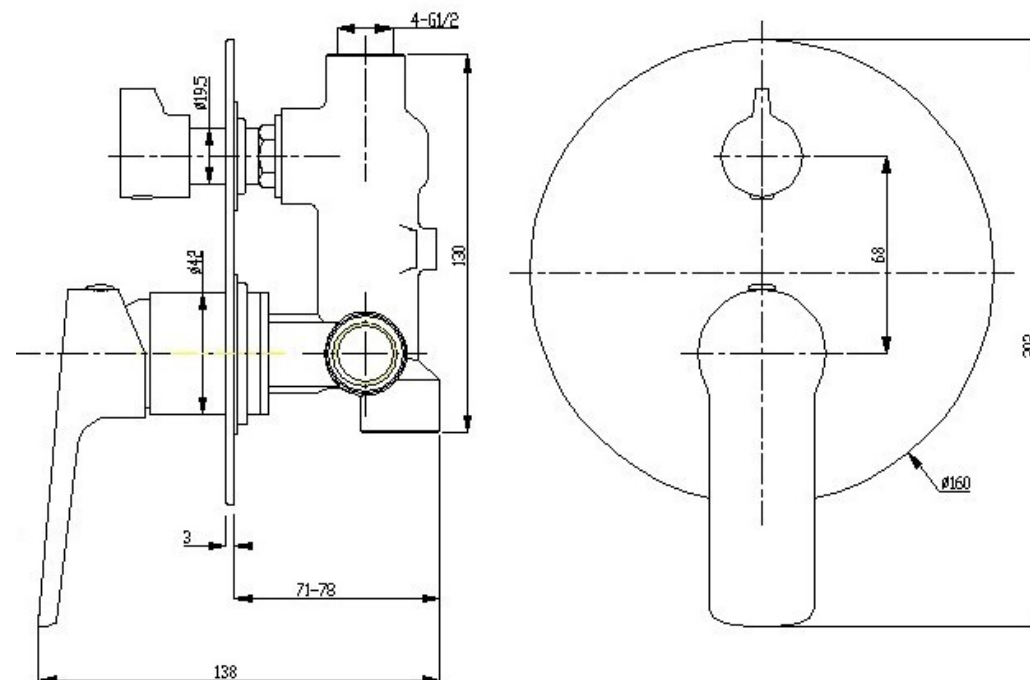

AKEMI DIVERTER MIXER BLACK 10347

- Contemporary new design
- Available in 7 finishes
- 15 year conditional warranty
- Maximum operating pressure 500kpa
- Minimum operating pressure 150kpa
- Maximum water temperature 80 degrees
- Must be installed by a licensed plumber