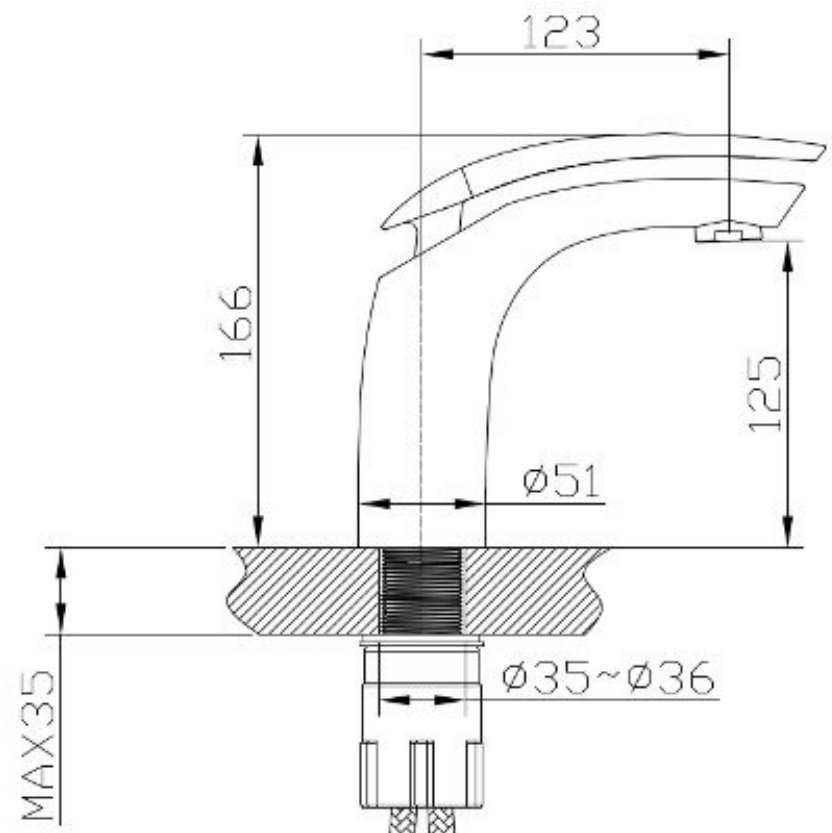

## CELINE BASIN MIXER CHROME 10375

- Contemporary new design
- Available in chrome & 2 additional finishes
- 15 year conditional warranty
- Wels Rating 5 Star 6 LPM
- WELS Registration T32323
- Maximum operating pressure 500kpa
- Minimum operating pressure 150kpa
- Maximum water temperature 80 degrees
- Must be installed by a licensed plumber
- Isolation stops must be installed inline before flex connectors