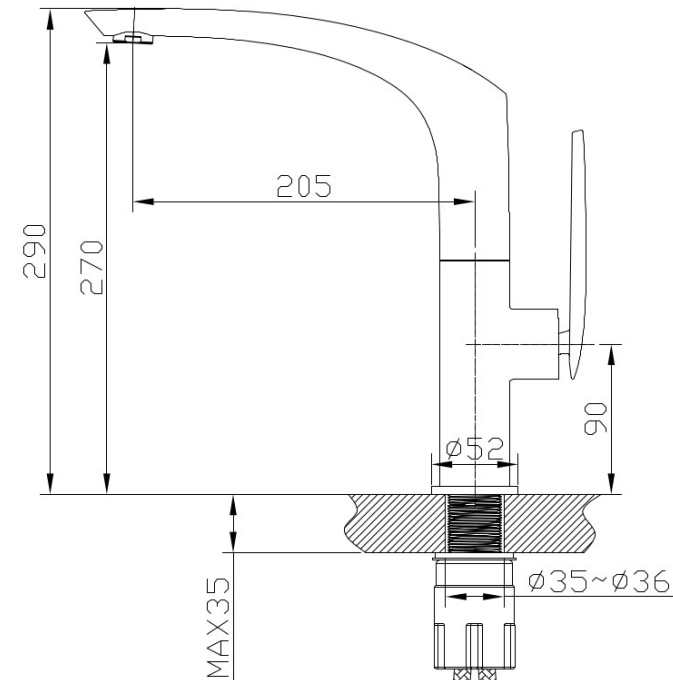

CELINE SINK MIXER CP 10381

- Contemporary new design
- Available in chrome, black/chrome, white/chrome
- Wels Rating 5 Star 6 LPM
- Maximum operating pressure 500kpa
- Minimum operating pressure 150kpa
- Maximum water temperature 80 degrees
- Must be installed by a licensed plumber
- Must have isolation cocks installed inline before the mixer