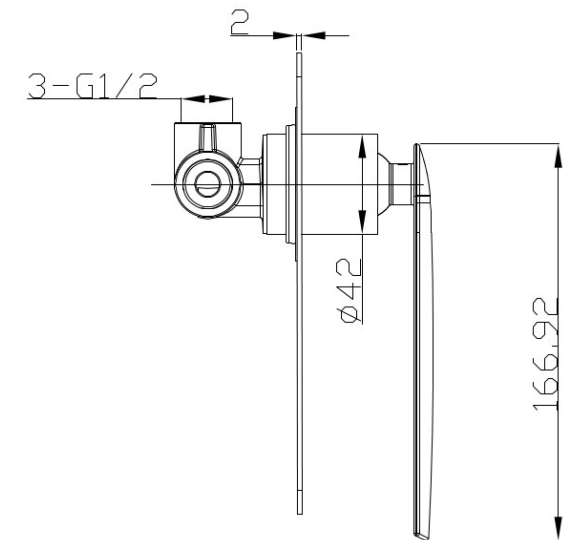

CELINE SHOWER MIXER CP 10384

- Contemporary new design
- Available in chrome, black/chrome, white/chrome
- Maximum operating pressure 500kpa
- Minimum operating pressure 150kpa
- Maximum water temperature 80 degrees
- Must be installed by a licensed plumber