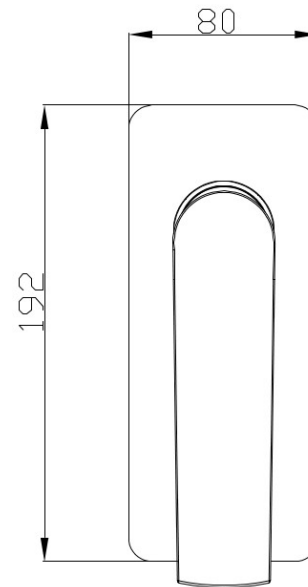

CELINE SHOWER MIXER CP 10384

- Contemporary new design
- Available in chrome, black/chrome, white/chrome
- Maximum operating pressure 500kpa
- Minimum operating pressure 150kpa
- Maximum water temperature 80 degrees
- Must be installed by a licensed plumber