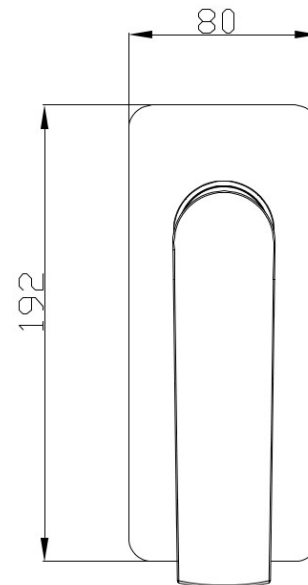

Millennium
Advanced Water Solutions

CELINE SHOWER MIXER BLK/CP 10385

- Contemporary new design
- Available in chrome, black/chrome, white/chrome
- Maximum operating pressure 500kpa
- Minimum operating pressure 150kpa
- Maximum water temperature 80 degrees
- Must be installed by a licensed plumber