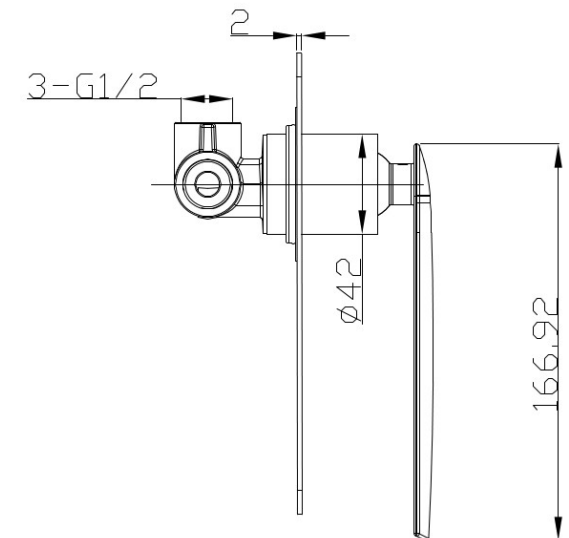

Millennium
Advanced Water Solutions

CELINE SHOWER MIXER BLK/CP 10385

- Contemporary new design
- Available in chrome, black/chrome, white/chrome
- Maximum operating pressure 500kpa
- Minimum operating pressure 150kpa
- Maximum water temperature 80 degrees
- Must be installed by a licensed plumber