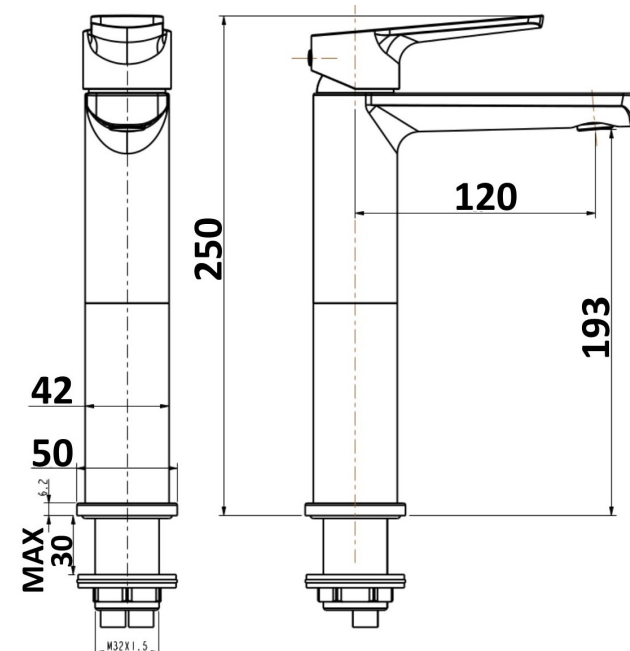

## AKEMI EXTENDED BASIN MIXER BRUSHED NICKEL 10433NP

- Contemporary new design
- Available in chrome & 5 finishes
- 15 year conditional warranty
- Wels Rating 5 Star 6 LPM
- WELS Registration # T32328 (V)
- Maximum operating pressure 500kpa
- Minimum operating pressure 150kpa
- Maximum water temperature 80 degrees
- Must be installed by a licensed plumber
- Isolation stops must be installed inline before flex connectors