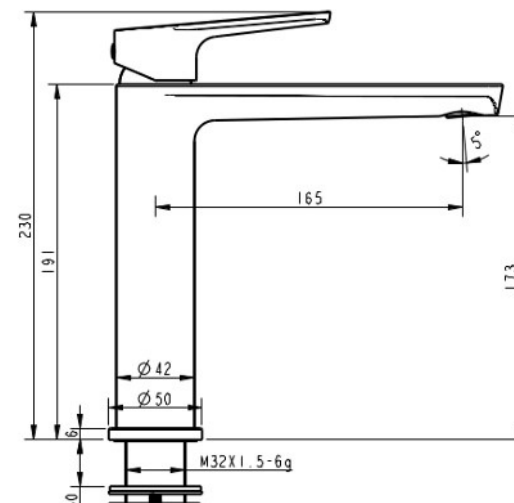

AKEMI MID RISE VESSEL MIXER WHITE & CHROME

10833

- Available in 9 finishes
- Powdercoat & chrome plate finish
- 15 year warranty
- Wels Rating 5 Star 6 LPM
- Maximum operating pressure 500kpa
- Minimum operating pressure 150kpa
- Maximum water temperature 80 degrees
- Must be installed by a licensed plumber
- Isolation stops must be installed inline before flex connectors

All specifications are correct at time of print. Changes may be made without notification. Sizes & finish may differ from website image. Use product for all installation rough ins, as tech drawing is a guide and may differ slightly.