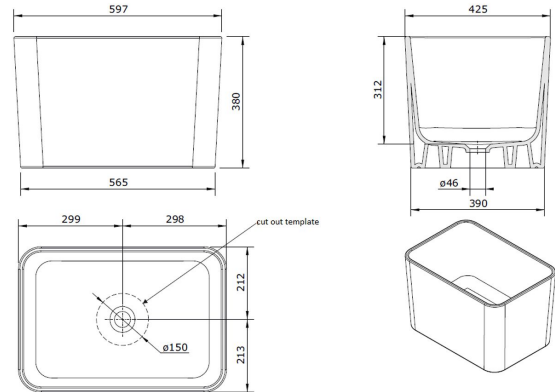

Tribo 60 X 42 Fine Fireclay Sink

Code: 109900

Specifications

- Double-glazed ceramic fine fireclay sink
- Made in Europe
- Glazed on all four sides
- 32/40mm pop-up waste included
- No tap hole only
- Mounting options - counter top or under counter
- Timber tray not included
- Capacity: 58L
- Internal depth: 300mm