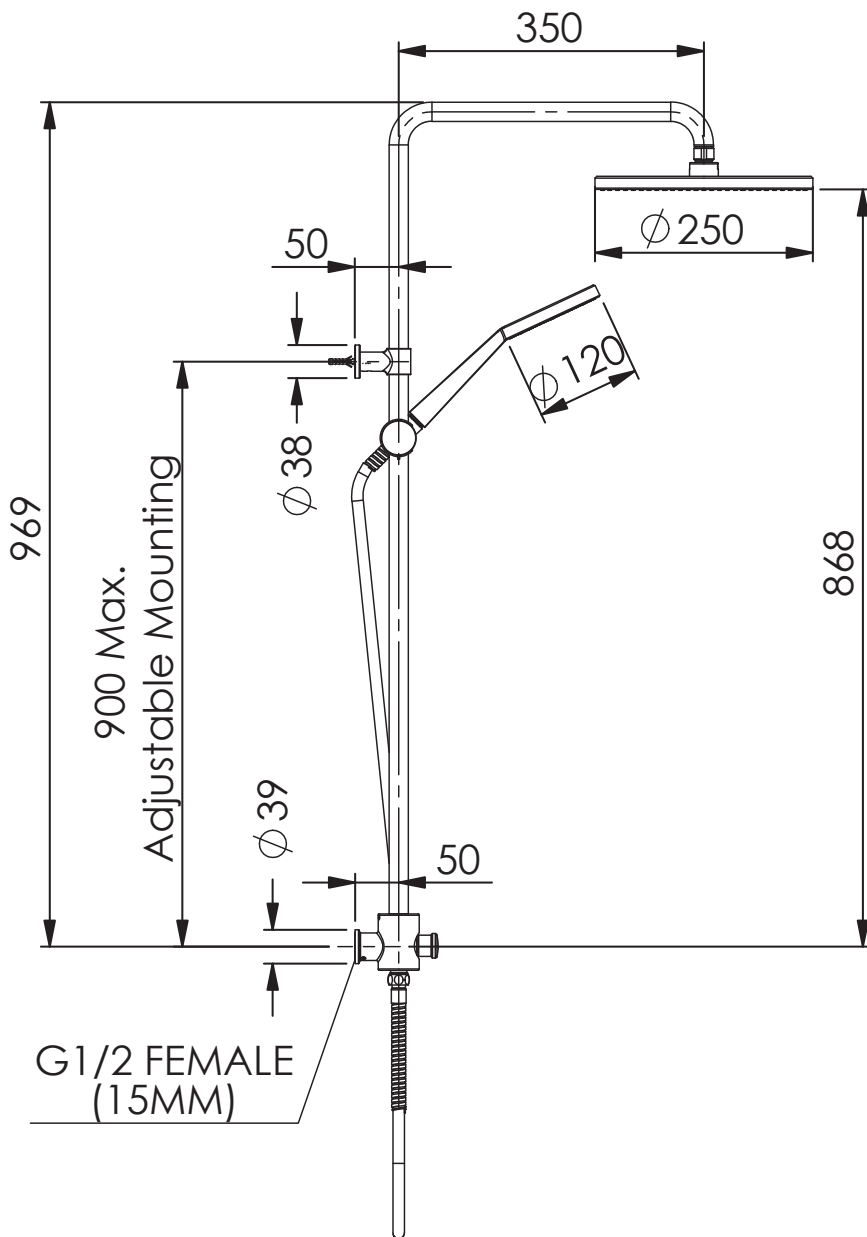

GLIDE

Twin Rail Shower

- 1829001 | S13662 | Chrome
- 1829011 | S13662 | Brushed Nickel
- 1829071 | S13662 | Matte Black
- 1829061 | S13662 | Brushed Brass
- 1829091 | S13662 | Gun Metal

WELS 3 Star 9.0L/M
 Single Function $\varnothing 250$ mm Overhead
 Single Function Handset
 Bottom mounted inlet