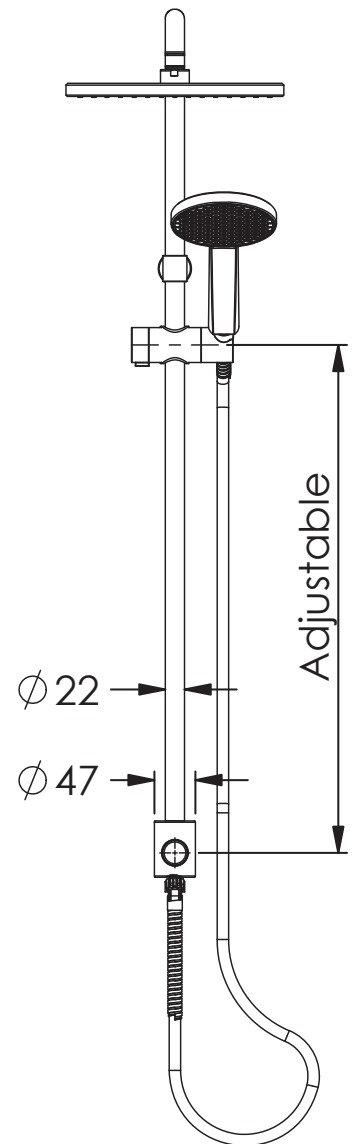

GLIDE

Twin Rail Shower

- 1829001 | S13662 | Chrome
- 1829011 | S13662 | Brushed Nickel
- 1829071 | S13662 | Matte Black
- 1829061 | S13662 | Brushed Brass
- 1829091 | S13662 | Gun Metal

WELS 3 Star 9.0L/M
 Single Function $\varnothing 250$ mm Overhead
 Single Function Handset
 Bottom mounted inlet