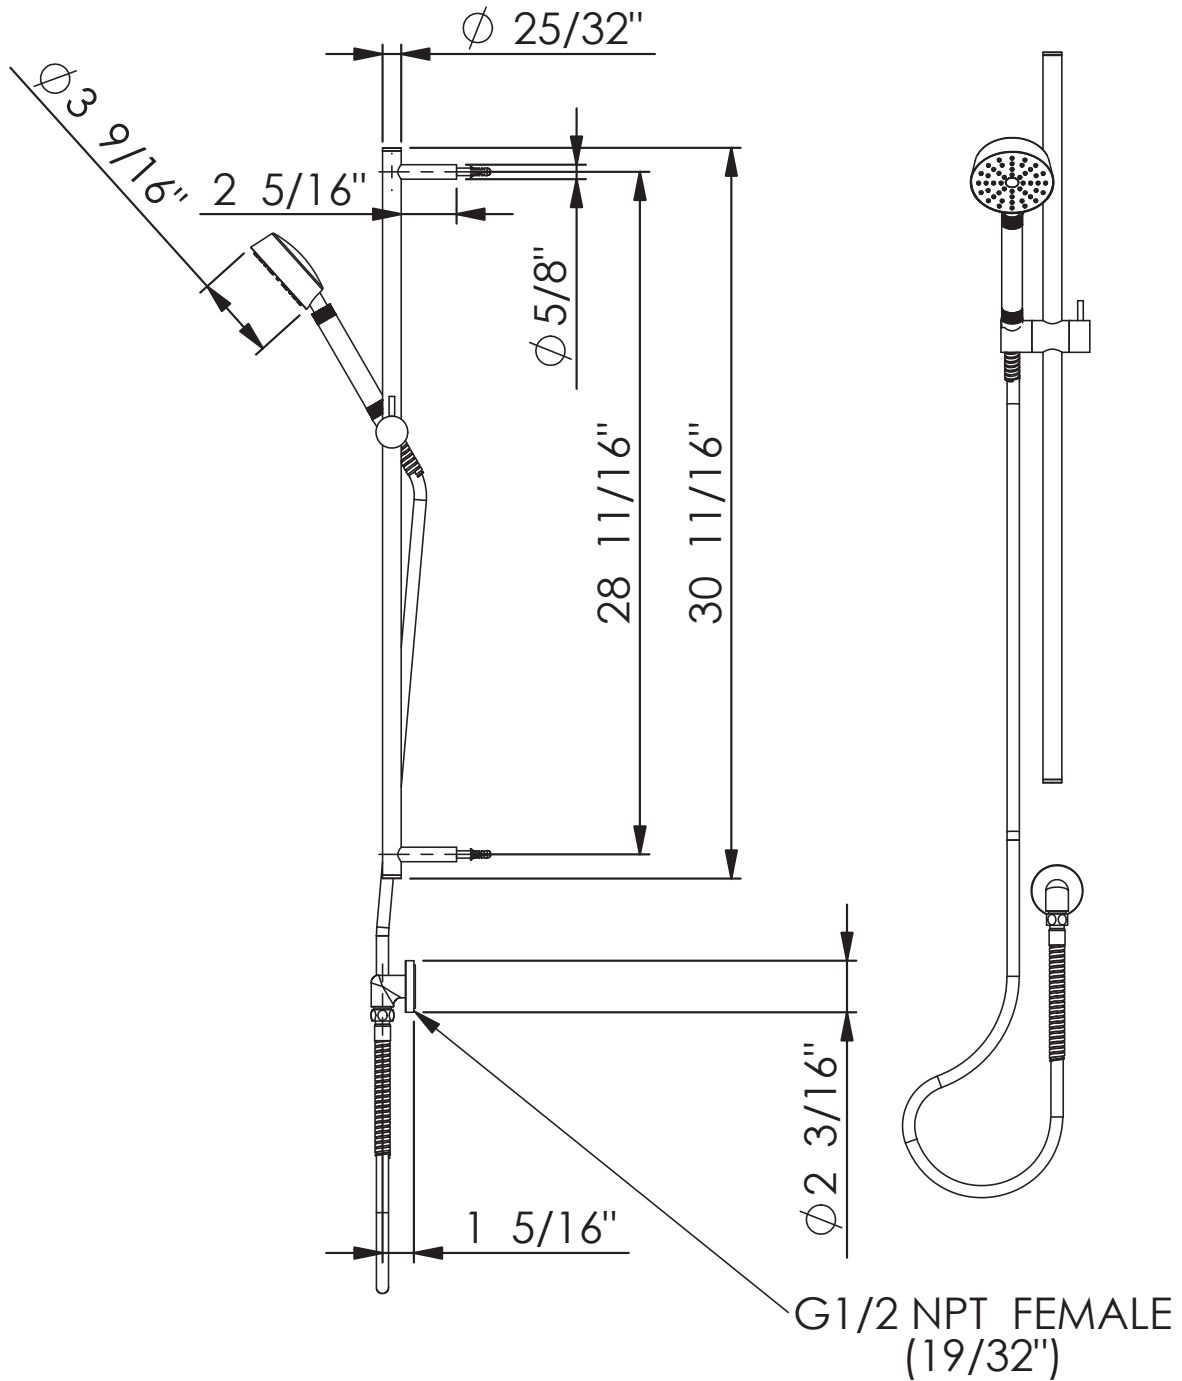

## Rail Shower

1830006 | S13248 | Brushed Brass  
 1830007 | S13248 | Matte Black  
 1830003 | S13248 | Brushed Stainless  
 1830009 | S13248 | Gun Metal

WELS 3 Star 9.0L/M  
 Single Function Brass Handset | Brass Rail