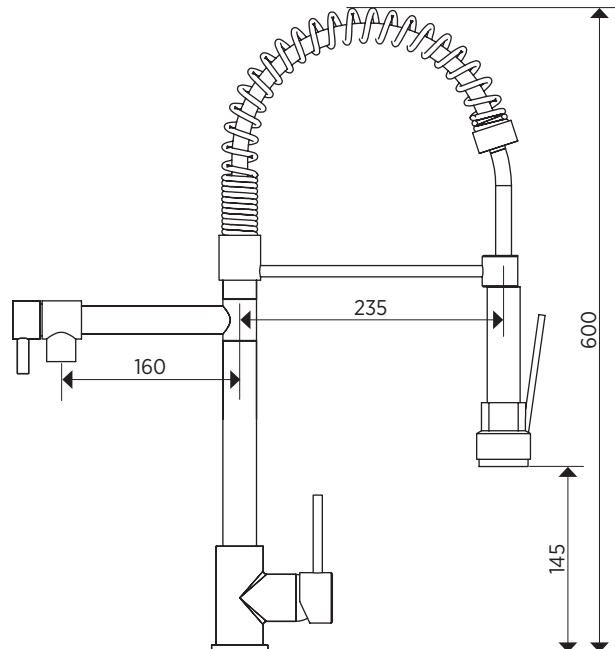

## Professional hand spray mixer with separate swivel tap

Exceptionally useful and versatile sink tools. This mixer provides a high level of control over water flow or spray. The spray function is extremely convenient and flexible for rinsing items like vegetables and plates. You can extend the nozzle beyond the sink area — great for filling large pots and vases, for example.

- Flexible hand shower
- Fully adjustable spray
- Separate swivel tap
- Premium quality, chrome finish

ORDER CODE	191733	Megalo Duo	Old code: SMT-22K
WELS	4 star rating, 7.5L/min		
HANDLE	Lever handle		
TAPHOLE	35 mm		
CARTRIDGE	Ceramic cartridge		
MATERIAL	Chrome plated solid brass construction		

## Please note

- All measurements are in millimetres.
- Specifications may vary without notice as part of our continuous improvement practices.
- Clean with a damp cloth. Do not use abrasive cleaners, liquids or pastes.