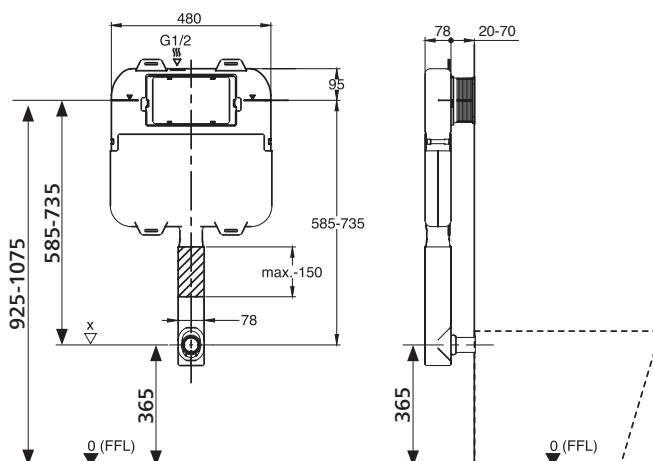

ARKO FLOOR MOUNT pan + C100 IN-WALL SLIM cistern