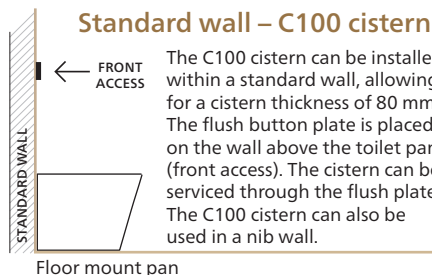

Installation types for FLOOR MOUNT TOILETS