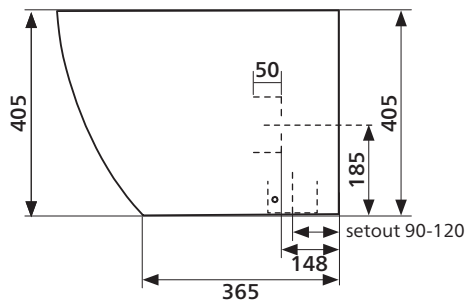

Arko Floor Mount • White Gloss • White Matte

Collection: Elevate
Former name: Arko Floor Mount

(White Gloss only)
Nanoglaze surface
– ultra-smooth, anti-bacterial, easy to clean.

Rimless Clean Flush pan – for an efficient, powerful flush.

Floor mount toilet suite • Clean Flush, Nanoglaze

Sleek style and efficient performance in a premium space-saving toilet system with hidden cistern and pneumatic flush.

Pan – details:

- Stylish minimalist design, sits flat against wall
- Clean Flush rimless pan design for an efficient, powerful flush
- White vitreous china with nanoglaze surface, easy to clean
- Soft-closing, easy-clean quick release seat with stainless steel pins
- S or P trap

In-wall cistern – details:

- Hidden cistern activated through a premium pneumatic system connected to the flush plate buttons
- Fully insulated with anti-condensation foam to prevent moisture escape
- Easy to install and service through the flush plate
- WELS 4 star 4.5/3L water saving flush

Order codes

WHITE GLOSS

Old code: STO-306

PAN AND SEAT ONLY (NO CISTERN)

- 191764 Arko FM pan, Wh Gloss, Deluxe seat
- 191761 Arko FM pan, Wh Gloss, Slim seat
- 191763 Arko FM pan, Wh Gloss, Flat seat
- 191762 Arko FM pan, Wh Gloss, Classic seat

SUITE WITH C100 CISTERN (80MM THICK)

- 191768 Arko FM suite, Wh Gloss, C100 cistern, Deluxe seat
- 191765 Arko FM suite, Wh Gloss, C100 cistern, Slim seat
- 191767 Arko FM suite, Wh Gloss, C100 cistern, Flat seat
- 191766 Arko FM suite, Wh Gloss, C100 cistern, Classic seat

SUITE WITH C101 CISTERN (130MM THICK)

- 191877 Arko FM suite, Wh Gloss, C101 cistern, Deluxe seat
- 191903 Arko FM suite, Wh Gloss, C101 cistern, Slim seat
- 191904 Arko FM suite, Wh Gloss, C101 cistern, Flat seat
- 191905 Arko FM suite, Wh Gloss, C101 cistern, Classic seat

WHITE MATTE

PAN AND SEAT ONLY (NO CISTERN)

- 192593 Arko FM pan, Wh Matte, Deluxe seat
- 192594 Arko FM pan, Wh Matte, Slim seat
- 192595 Arko FM pan, Wh Matte, Flat seat

SUITE WITH C100 CISTERN (80MM THICK)

- 192596 Arko FM suite, Wh Matte, C100 cistern, Deluxe seat
- 192597 Arko FM suite, Wh Matte, C100 cistern, Slim seat
- 192598 Arko FM suite, Wh Matte, C100 cistern, Flat seat

SUITE WITH C101 CISTERN (130MM THICK)

- 192599 Arko FM suite, Wh Matte, C101 cistern, Deluxe seat
- 192600 Arko FM suite, Wh Matte, C101 cistern, Slim seat
- 192601 Arko FM suite, Wh Matte, C101 cistern, Flat seat

Product details

PAN	Wall faced with rimless Clean Flush pan design.
MATERIAL	White vitreous china.
TRAPS	Universal trap, suitable for S or P trap installations.
SEAT	Quick release seat with stainless steel hinges, soft closing.
SETOUT	Variable 90-120 mm using supplied connector.
FIXING	Pan may be bedded with cement base or using silicone sealant.

Premium Thermoset (UF)

Toilet seat options. Our premium toilet seats are made from Thermoset, a rigid, ceramic-like material that is anti-scratch and easy to clean.

1. **DELUXE SEAT**
2. 40 mm lid profile
   - Premium quality
   - Easy to clean, anti-scratch
   - Rigid, ceramic-like surface
   - Made from Thermoset (UF)