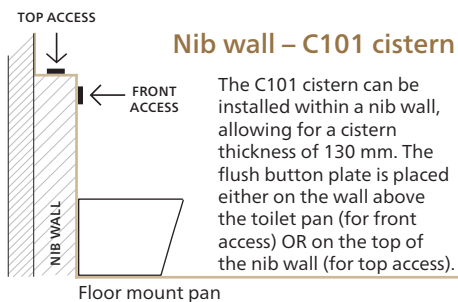

Installation types for FLOOR MOUNT TOILETS