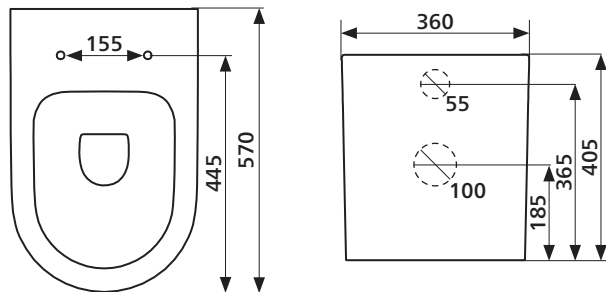

Arko Floor Mount • White Gloss • White Matte

Collection: Elevate
Former name: Arko Floor Mount

(White Gloss only)
Nanoglaze surface
– ultra-smooth, anti-bacterial, easy to clean.

Rimless Clean Flush pan – for an efficient, powerful flush.

Floor mount toilet suite • Clean Flush, Nanoglaze

Sleek style and efficient performance in a premium space-saving toilet system with hidden cistern and pneumatic flush.

Pan – details:

- Stylish minimalist design, sits flat against wall
- Clean Flush rimless pan design for an efficient, powerful flush
- White vitreous china with nanoglaze surface, easy to clean
- Soft-closing, easy-clean quick release seat with stainless steel pins
- S or P trap

In-wall cistern – details:

- Hidden cistern activated through a premium pneumatic system connected to the flush plate buttons
- Fully insulated with anti-condensation foam to prevent moisture escape
- Easy to install and service through the flush plate
- WELS 4 star 4.5/3L water saving flush

Order codes

WHITE GLOSS

Old code: STO-306

PAN AND SEAT ONLY (NO CISTERN)

- 191764 Arko FM pan, Wh Gloss, Deluxe seat
- 191761 Arko FM pan, Wh Gloss, Slim seat
- 191763 Arko FM pan, Wh Gloss, Flat seat
- 191762 Arko FM pan, Wh Gloss, Classic seat

SUITE WITH C100 CISTERN (80MM THICK)

- 191768 Arko FM suite, Wh Gloss, C100 cistern, Deluxe seat
- 191765 Arko FM suite, Wh Gloss, C100 cistern, Slim seat
- 191767 Arko FM suite, Wh Gloss, C100 cistern, Flat seat
- 191766 Arko FM suite, Wh Gloss, C100 cistern, Classic seat

SUITE WITH C101 CISTERN (130MM THICK)

- 191877 Arko FM suite, Wh Gloss, C101 cistern, Deluxe seat
- 191903 Arko FM suite, Wh Gloss, C101 cistern, Slim seat
- 191904 Arko FM suite, Wh Gloss, C101 cistern, Flat seat
- 191905 Arko FM suite, Wh Gloss, C101 cistern, Classic seat

WHITE MATTE

PAN AND SEAT ONLY (NO CISTERN)

- 192593 Arko FM pan, Wh Matte, Deluxe seat
- 192594 Arko FM pan, Wh Matte, Slim seat
- 192595 Arko FM pan, Wh Matte, Flat seat

SUITE WITH C100 CISTERN (80MM THICK)

- 192596 Arko FM suite, Wh Matte, C100 cistern, Deluxe seat
- 192597 Arko FM suite, Wh Matte, C100 cistern, Slim seat
- 192598 Arko FM suite, Wh Matte, C100 cistern, Flat seat

SUITE WITH C101 CISTERN (130MM THICK)

- 192599 Arko FM suite, Wh Matte, C101 cistern, Deluxe seat
- 192600 Arko FM suite, Wh Matte, C101 cistern, Slim seat
- 192601 Arko FM suite, Wh Matte, C101 cistern, Flat seat

Product details

PAN	Wall faced with rimless Clean Flush pan design.
MATERIAL	White vitreous china.
TRAPS	Universal trap, suitable for S or P trap installations.
SEAT	Quick release seat with stainless steel hinges, soft closing.
SETOUT	Variable 90-120 mm using supplied connector.
FIXING	Pan may be bedded with cement base or using silicone sealant.

Premium Thermoset (UF)

Toilet seat options. Our premium toilet seats are made from Thermoset, a rigid, ceramic-like material that is anti-scratch and easy to clean.

1. **DELUXE SEAT**
2. 40 mm lid profile
   - Premium quality
   - Easy to clean, anti-scratch
   - Rigid, ceramic-like surface
   - Made from Thermoset (UF)