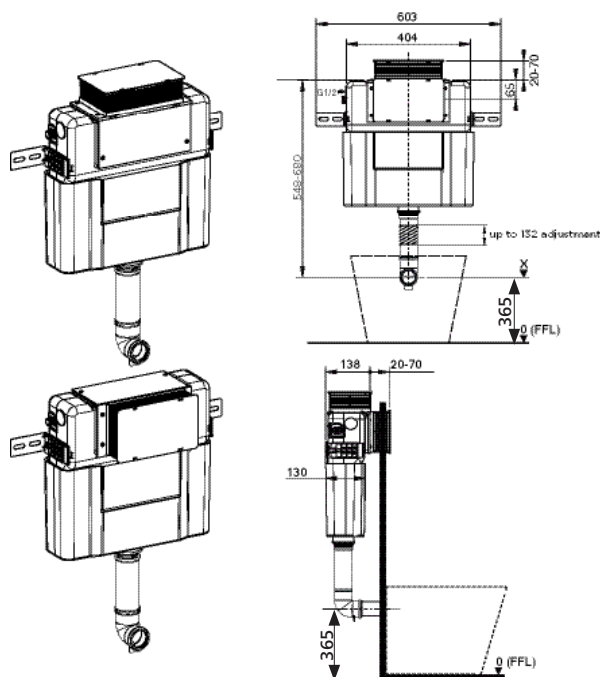

ARKO FLOOR MOUNT pan + C101 IN-WALL UNDERCOUNTER cistern

SEIMA

kitchen + laundry + bathroom ware

seima.com.au

Please note

- Installation shall be in accordance with AS/NZS3500.
- All measurements are in millimetres. Height dimensions are to base of pan. Make allowance for bedding.
- Bedding: Pan may be bedded with cement base or using silicone sealant. Fix pan to floor using a sand cement mixture of 3:1 to a depth of 60mm. Do not use lime or fast-drying cement.

- Bracket fixing: The pan should be bedded with silicone sealant and fixed with the brackets supplied.
- Do NOT use epoxy type adhesives.
- Dimensions are nominal and subject to normal ceramic manufacturing variations.
- Specifications may vary without notice as part of our continuous improvement practices.
- Clean with a damp cloth. Do not use abrasive cleaners, liquids or pastes.