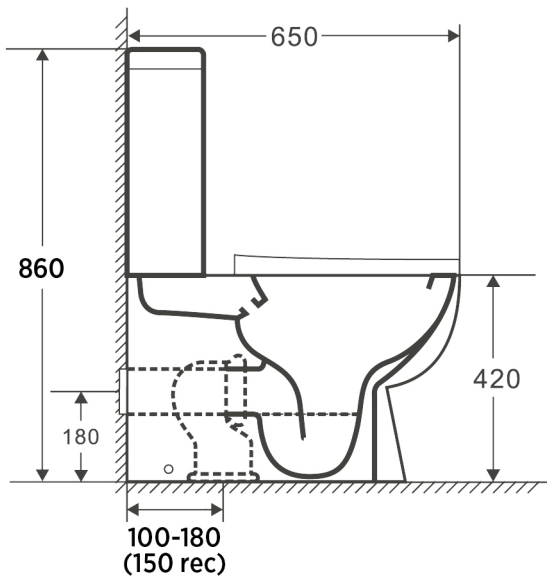

LIARA WALL FACED

CERAMIC TOILET SUITE

Ceramic wall faced toilet suite Clean Flush, Easy Care Height

- Wall faced design, sits flat against wall
- Clean Flush rimless pan design for an efficient, powerful flush
- Easy care height, pan height 420 mm
- White vitreous china
- Classic toilet seat with 40mm lid profile, soft closing
- Easy-clean quick release seat with stainless steel pins
- S or P trap, back entry or bottom entry plumbing

Order code

191872 Liara Wall Faced (with Classic seat)

Product details

CISTERN	Suits back entry inlet plumbing, or bottom entry inlet plumbing.
PAN	Wall faced close coupled with rimless pan design.
TRAPS	Universal trap, suitable for S or P trap installations.
SEAT	Quick release seat with stainless steel hinges, soft closing.
WELS	4 star rating 4.5/3 litre water saving flush.
SETOUT	Variable 100-180 using supplied connector; 150mm recommended.
FIXING	This is a close coupled toilet suite — the cistern is fixed directly to the pan and does not require wall fixing. Pan may be bedded with cement base or using silicone sealant.

 Rimless Clean Flush pan - for an efficient, powerful flush.

 Easy care height - making it easier to get on and off the seat.

SEIMA

bathroom | kitchen | laundry

seima.com.au

Please note

- Installation shall be in accordance with AS/NZS3500.
- All measurements are in millimetres. Height dimensions are to base of pan. Make allowance for bedding.
- Bedding: Pan may be bedded with cement base or using silicone sealant.
Fix pan to floor using a sand cement mixture of 3:1 to a depth of 60mm. Do not use lime or fast-drying cement.
- Bracket fixing: The pan should be bedded with silicone sealant and fixed with the brackets supplied.
Do NOT use epoxy type adhesives.
- Dimensions are nominal and subject to normal ceramic manufacturing variations.
- Specifications may vary without notice as part of our continuous improvement practices.
- Clean with a damp cloth. Do not use abrasive cleaners, liquids or pastes.