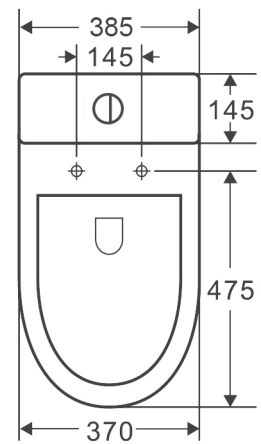

LIARA WALL FACED

CERAMIC TOILET SUITE

Ceramic wall faced toilet suite Clean Flush, Easy Care Height

- Wall faced design, sits flat against wall
- Clean Flush rimless pan design for an efficient, powerful flush
- Easy care height, pan height 420 mm
- White vitreous china
- Classic toilet seat with 40mm lid profile, soft closing
- Easy-clean quick release seat with stainless steel pins
- S or P trap, back entry or bottom entry plumbing

Order code

191872 Liara Wall Faced (with Classic seat)

Product details

CISTERN	Suits back entry inlet plumbing, or bottom entry inlet plumbing.
PAN	Wall faced close coupled with rimless pan design.
TRAPS	Universal trap, suitable for S or P trap installations.
SEAT	Quick release seat with stainless steel hinges, soft closing.
WELS	4 star rating 4.5/3 litre water saving flush.
SETOUT	Variable 100-180 using supplied connector; 150mm recommended.
FIXING	This is a close coupled toilet suite — the cistern is fixed directly to the pan and does not require wall fixing. Pan may be bedded with cement base or using silicone sealant.

 Rimless Clean Flush pan - for an efficient, powerful flush.

 Easy care height - making it easier to get on and off the seat.

SEIMA

bathroom | kitchen | laundry

seima.com.au

Please note

- Installation shall be in accordance with AS/NZS3500.
- All measurements are in millimetres. Height dimensions are to base of pan. Make allowance for bedding.
- Bedding: Pan may be bedded with cement base or using silicone sealant.
Fix pan to floor using a sand cement mixture of 3:1 to a depth of 60mm. Do not use lime or fast-drying cement.
- Bracket fixing: The pan should be bedded with silicone sealant and fixed with the brackets supplied.
Do NOT use epoxy type adhesives.
- Dimensions are nominal and subject to normal ceramic manufacturing variations.
- Specifications may vary without notice as part of our continuous improvement practices.
- Clean with a damp cloth. Do not use abrasive cleaners, liquids or pastes.