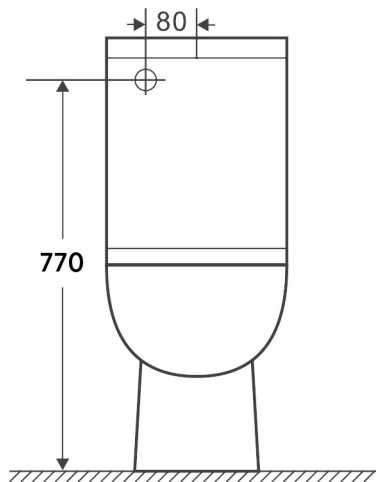

LIARA WALL FACED

CERAMIC TOILET SUITE

Ceramic wall faced toilet suite Clean Flush, Easy Care Height

- Wall faced design, sits flat against wall
- Clean Flush rimless pan design for an efficient, powerful flush
- Easy care height, pan height 420 mm
- White vitreous china
- Classic toilet seat with 40mm lid profile, soft closing
- Easy-clean quick release seat with stainless steel pins
- S or P trap, back entry or bottom entry plumbing

Order code

191872 Liara Wall Faced (with Classic seat)

Product details

CISTERN	Suits back entry inlet plumbing, or bottom entry inlet plumbing.
PAN	Wall faced close coupled with rimless pan design.
TRAPS	Universal trap, suitable for S or P trap installations.
SEAT	Quick release seat with stainless steel hinges, soft closing.
WELS	4 star rating 4.5/3 litre water saving flush.
SETOUT	Variable 100-180 using supplied connector; 150mm recommended.
FIXING	This is a close coupled toilet suite — the cistern is fixed directly to the pan and does not require wall fixing. Pan may be bedded with cement base or using silicone sealant.

 Rimless Clean Flush pan - for an efficient, powerful flush.

 Easy care height - making it easier to get on and off the seat.

SEIMA

bathroom | kitchen | laundry

seima.com.au

Please note

- Installation shall be in accordance with AS/NZS3500.
- All measurements are in millimetres. Height dimensions are to base of pan. Make allowance for bedding.
- Bedding: Pan may be bedded with cement base or using silicone sealant.
Fix pan to floor using a sand cement mixture of 3:1 to a depth of 60mm. Do not use lime or fast-drying cement.
- Bracket fixing: The pan should be bedded with silicone sealant and fixed with the brackets supplied.
Do NOT use epoxy type adhesives.
- Dimensions are nominal and subject to normal ceramic manufacturing variations.
- Specifications may vary without notice as part of our continuous improvement practices.
- Clean with a damp cloth. Do not use abrasive cleaners, liquids or pastes.