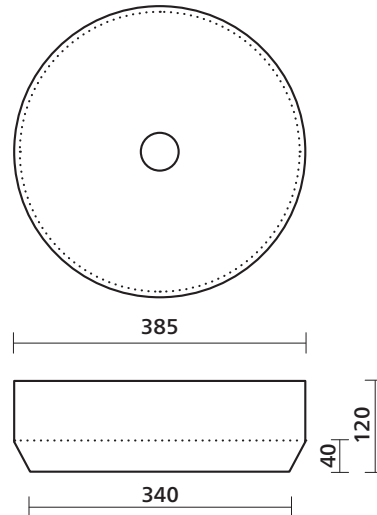

Premium Basin Wastes (AVAILABLE SEPARATELY)

POP-OUT BASIN WASTE – WITH CERAMIC CAP AND CHROME BASE

192257	Ceramic Pop-out Basin Waste, White Silk Matte
192258	Ceramic Pop-out Basin Waste, White Gloss
192259	Ceramic Pop-out Basin Waste, Black Silk Matte
192260	Ceramic Pop-out Basin Waste, Rose Quartz Silk Matte
192261	Ceramic Pop-out Basin Waste, Smoky Taupe Silk Matte
192262	Ceramic Pop-out Basin Waste, Winter Sea Silk Matte
192263	Ceramic Pop-out Basin Waste, Forest Silk Matte

POP-OUT BASIN WASTE – WITH METAL CAP AND MATCHING BASE

192010	Pop-out Basin Waste – Chrome
192012	Pop-out Basin Waste – Brushed Nickel
192199	Pop-out Basin Waste – Gunmetal
192013	Pop-out Basin Waste – Brushed Gold
192009	Pop-out Basin Waste – White Matte
192011	Pop-out Basin Waste – Black Matte

SEIMA

kitchen + laundry + bathroom ware

seima.com.au

Please note

- All measurements are in millimetres.
- Dimensions are nominal and subject to normal ceramic manufacturing variations of ± 5 mm.
- Wastes, taps and bottle traps shown in images are not included unless specified.
- Fixing: Use silicone sealant. Do not use epoxy type adhesives.
- Always use the actual basin to verify cutout.
- Specifications may vary without notice as part of our continuous improvement practices.
- Clean with a damp cloth. Do not use abrasive cleaners, liquids or pastes.