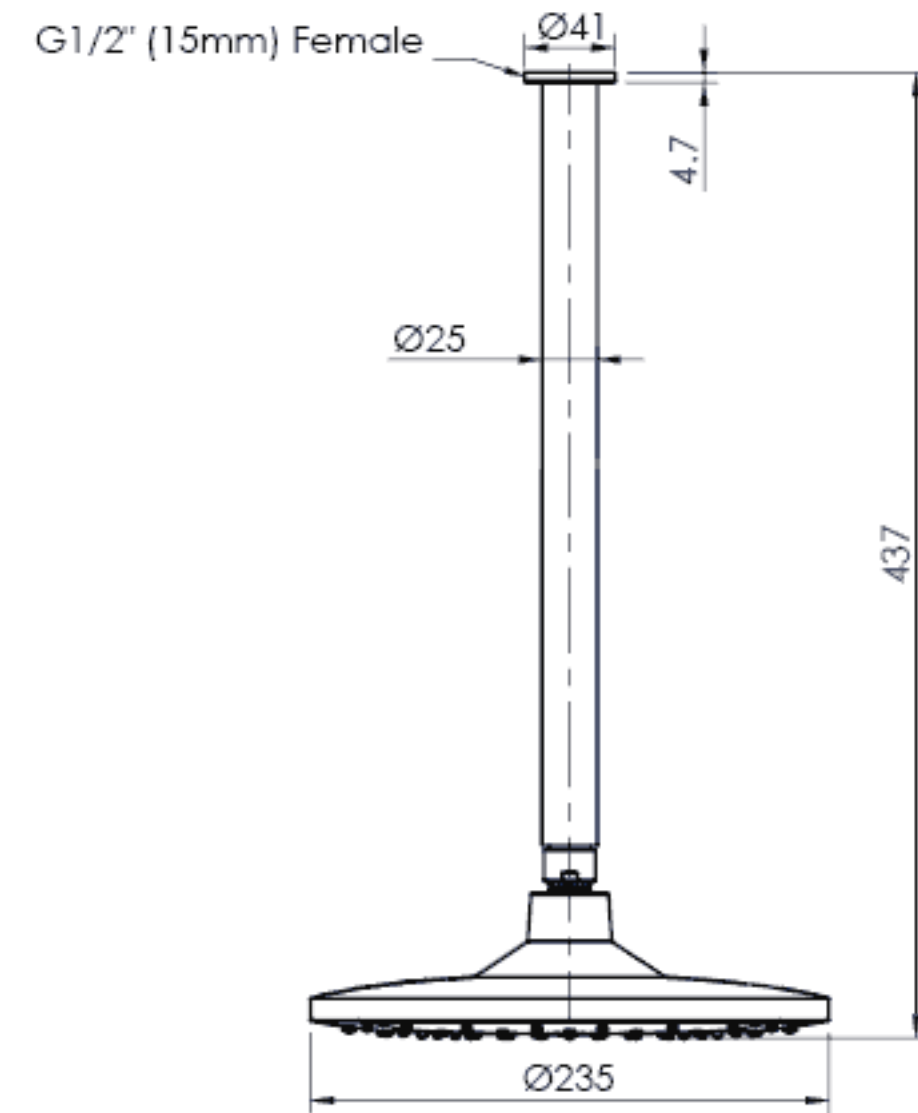

Corban Ceiling Shower

1930020 | S14023 | Chrome
1930021 | S14023(V) | Brushed Nickel
1930027 | S14023(V) | Matte Black

NZ: 0800 655 455 | nzsales@greenstapware.com
AU: 1800 244 487 | aussales@greenstapware.com