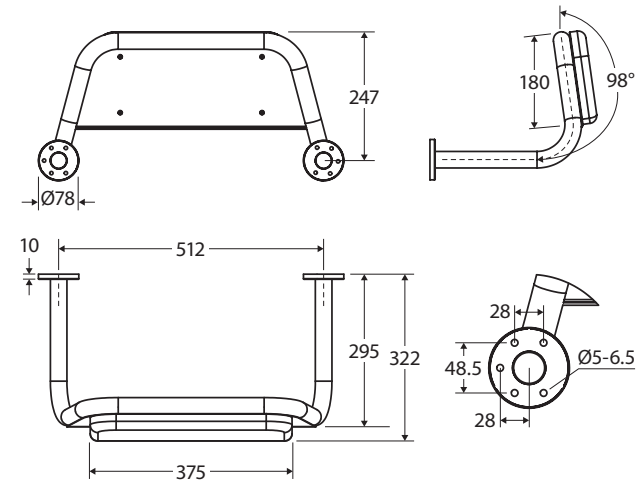

Toilet Back Rest

Features

- Can be installed for AS1428.1:2021 Accessible compliance (excludes sole occupancy units)
- Super strong 5-point wall mounts
- Frame made from 304 stainless steel
- Concealed fittings
- Wall mounting screws included

While we aim to ensure specifications are correct at the time of publication, Fienza reserves the right to make modifications without prior notice. Physical colour may vary from image shown. All measurements are shown in millimetres. Always use physical product measurements for mark-ups and roughing-in as the technical drawing may differ from actual product received.