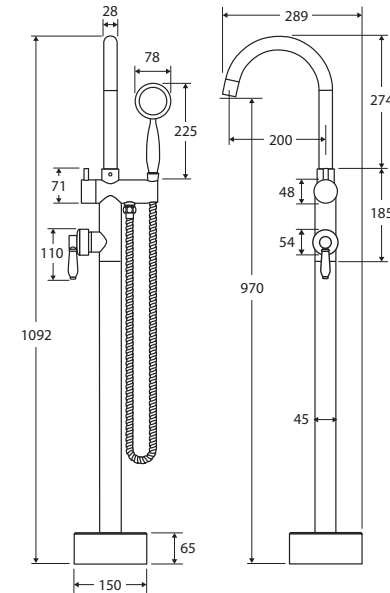

Polished Chrome
202113CC

PVD Brushed Nickel
202113NN

Electroplated Matte Black
202113BL

PVD Urban Brass
202113UU

Chrome, White Ceramic Handle
202113

Brushed Nickel, White Ceramic Handle
202113BN

Matte Black, White Ceramic Handle
202113BK

Urban Brass, White Ceramic Handle
202113UB

Cleaning & Care

- Regularly clean with mild soapy water using a microfibre cloth.
- In highly polluted or coastal locations, we recommend cleaning 2-3 times per week.
- Do not use harsh detergents, bleach, cream cleaners or citrus based cleaners. These substances are abrasive and will damage the surface.
- Do not use undue pressure and wipe in one direction only.

While we aim to ensure specifications are correct at the time of publication, Fienza reserves the right to make modifications without prior notice. Physical colour may vary from image shown. All measurements are shown in millimetres. Always use physical product measurements for mark-ups and roughing-in as the technical drawing may differ from actual product received.