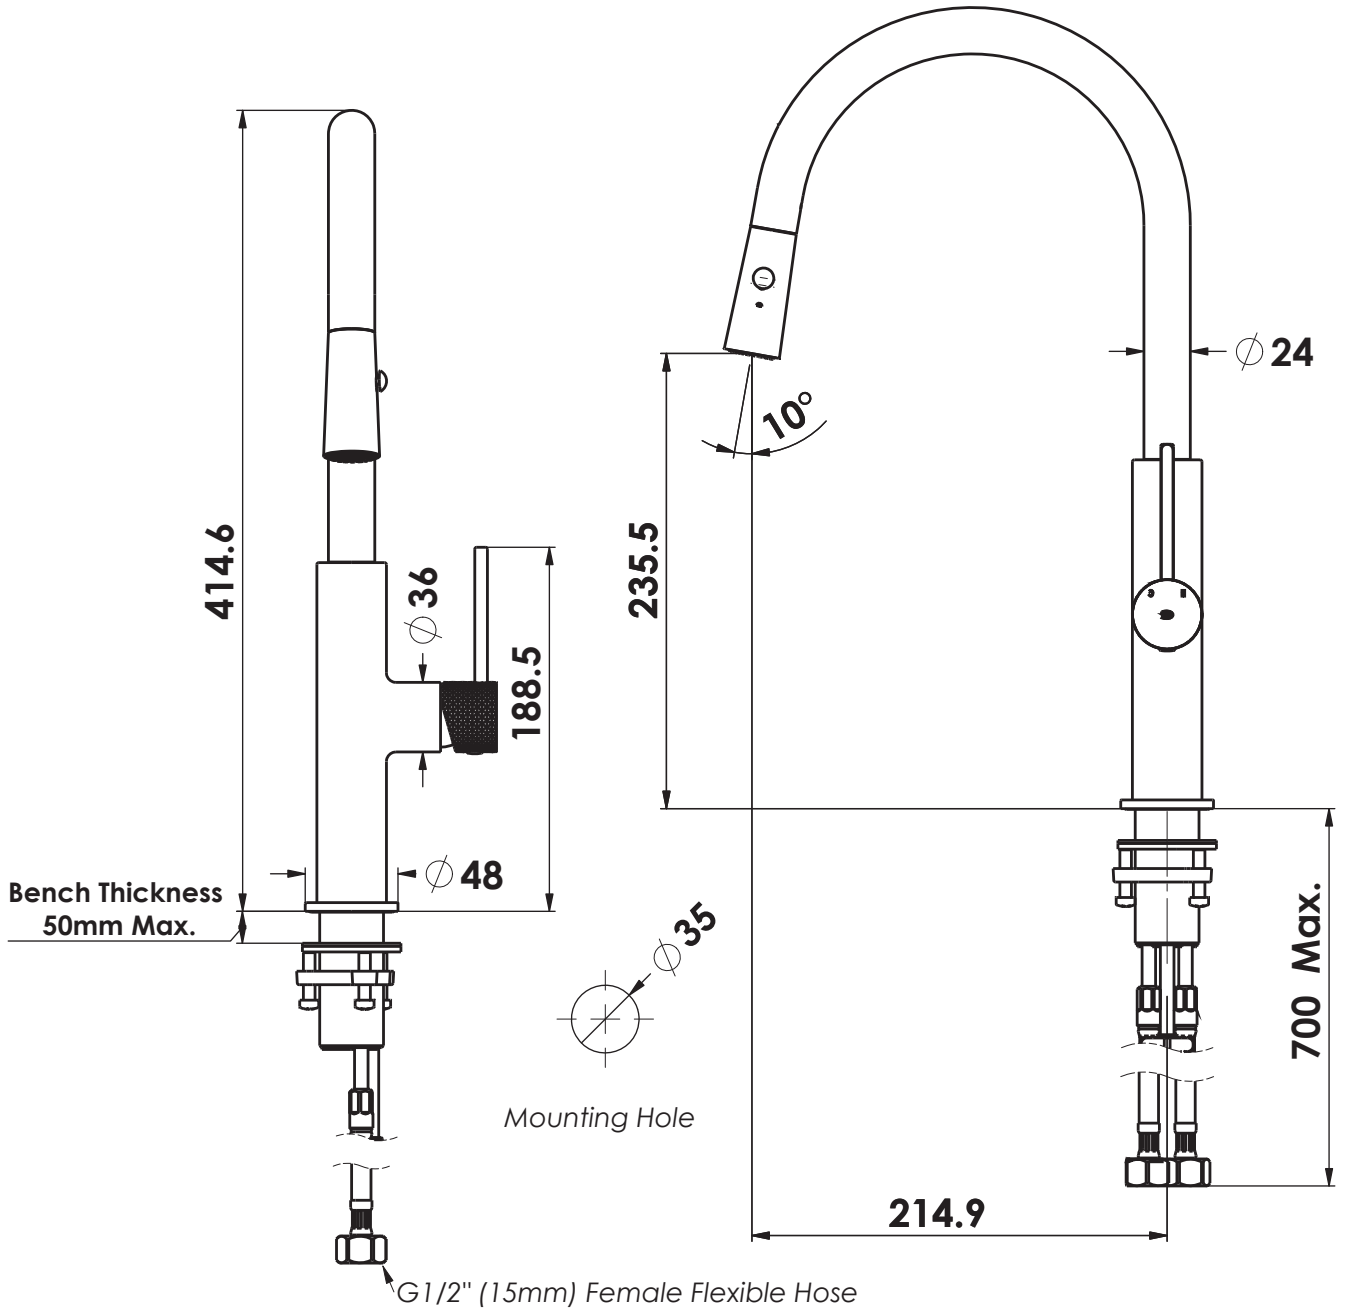

## Pull Down Sink Mixer

- 212125420 | T40096 | Chrome
- 212125421 | T40096 | Brushed Nickel
- 212125426 | T40096 | Brushed Brass
- 212125427 | T40096 | Matte Black
- 212125429 | T40096 | Gun Metal

WELS 5 Stars 6.0L/Min Swivel Spout