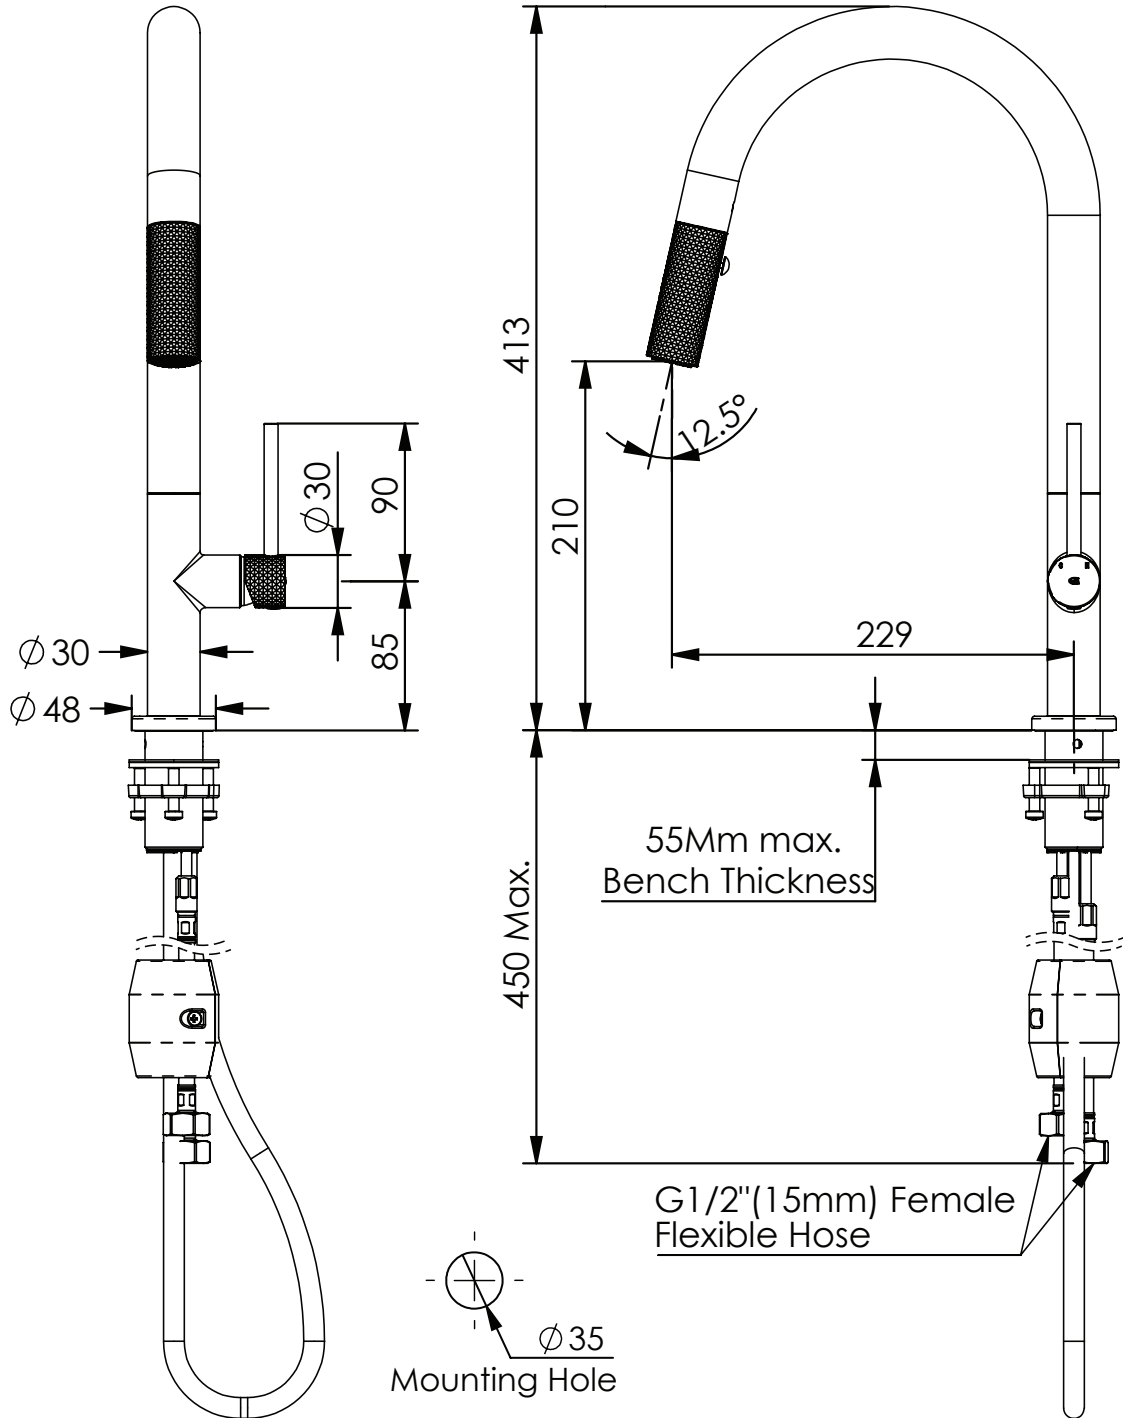

## Pull Down Sink Mixer

21302541 | Brushed Nickel  
 21302546 | Brushed Brass  
 21302548 | Brushed Copper

WELS Rego: T40142

WELS 5 Stars 5.0L/Min | MP | Swivel Spout  
 | European Brass Cartridge

**AU** PHONE - 1800 244 487  
 EMAIL - [aussales@greenstapware.com](mailto:aussales@greenstapware.com)  
 WEBSITE - [greenstapware.com.au](http://greenstapware.com.au)