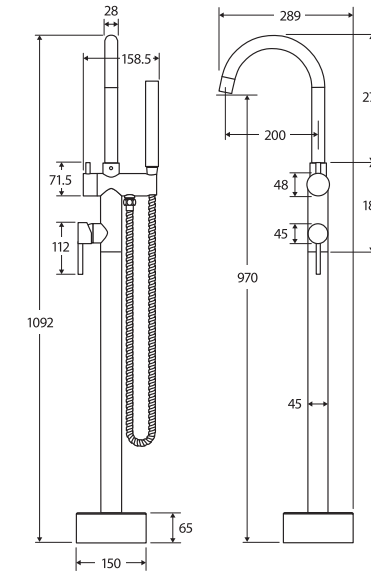

Kaya®

FLOOR MOUNTED BATH MIXER WITH HAND SHOWER

Features

- Swivel function
- 1.5 metre stainless steel hose
- Backflow prevention non-return valve
- Made from solid brass
- High quality European cartridge
- PEX split-resistant flexible hoses
- **WELS 3 Star rated, 8L/min**

Please note: This product may have a visible Fienza or Watermark logo.

Available in

- PVD
  Brushed Nickel
  213113BN
- PVD
  Gun Metal
  213113GM
- PVD
  Urban Brass
  213113UB

Cleaning & Care

- Regularly clean with mild soapy water using a microfibre cloth.
- In highly polluted or coastal locations, we recommend cleaning 2-3 times per week.
- Do not use harsh detergents, bleach, cream cleaners or citrus based cleaners. These substances are abrasive and will damage the surface.
- Do not use undue pressure and wipe in one direction only.

While we aim to ensure specifications are correct at the time of publication, Fienza reserves the right to make modifications without prior notice. Physical colour may vary from image shown. All measurements are shown in millimetres. Always use physical product measurements for mark-ups and roughing-in as the technical drawing may differ from actual product received.