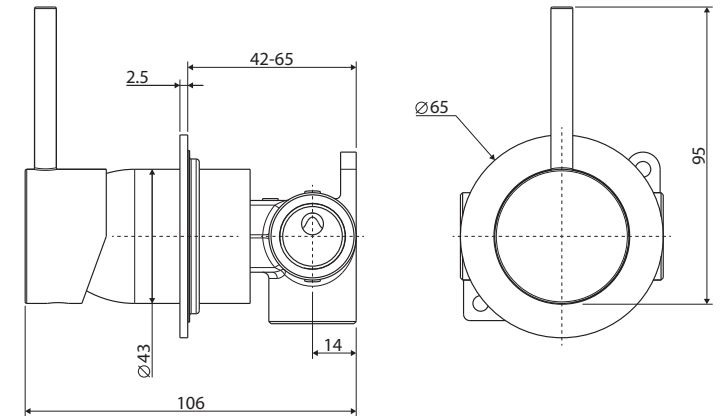

### SMALL ROUND PLATE

#### Features

- Designed for shower and bath
- Made from solid brass
- High quality European cartridge (35 mm)

**Please note:** This product may have a visible Fienza or Watermark logo.

While we aim to ensure specifications are correct at the time of publication, Fienza reserves the right to make modifications without prior notice. Physical colour may vary from image shown. All measurements are shown in millimetres. Always use physical product measurements for mark-ups and roughing-in as the technical drawing may differ from actual product received.