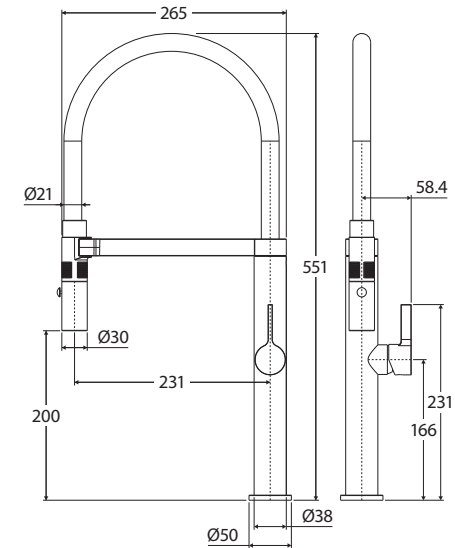

Sansa® PULL DOWN SINK MIXER

Features

- Designed for kitchen and laundry
- Detachable hose for greater reach
- Two spray patterns
- Magnetic cradle holds nozzle in place
- Swivel function
- Made from solid brass
- High quality European cartridge (25 mm)
- PEX split-resistant flexible hoses
- **WELS 6 Star rated, 4.5L/min**

Please note: This product may have a visible Fienza or Watermark logo.

Available in

Polished
Chrome
229109

PVD
Brushed Nickel
229109BN

PVD
Gun Metal
229109GM

Electroplated
Matte Black
229109B

PVD
Urban Brass
229109UB

Mixed finishes
available. See our
website for details.

Cleaning & Care

- Regularly clean with mild soapy water using a microfibre cloth.
- In highly polluted or coastal locations, we recommend cleaning 2-3 times per week.
- Do not use harsh detergents, bleach, cream cleaners or citrus based cleaners. These substances are abrasive and will damage the surface.
- Do not use undue pressure and wipe in one direction only.

While we aim to ensure specifications are correct at the time of publication, Fienza reserves the right to make modifications without prior notice. Physical colour may vary from image shown. All measurements are shown in millimetres. Always use physical product measurements for mark-ups and roughing-in as the technical drawing may differ from actual product received.