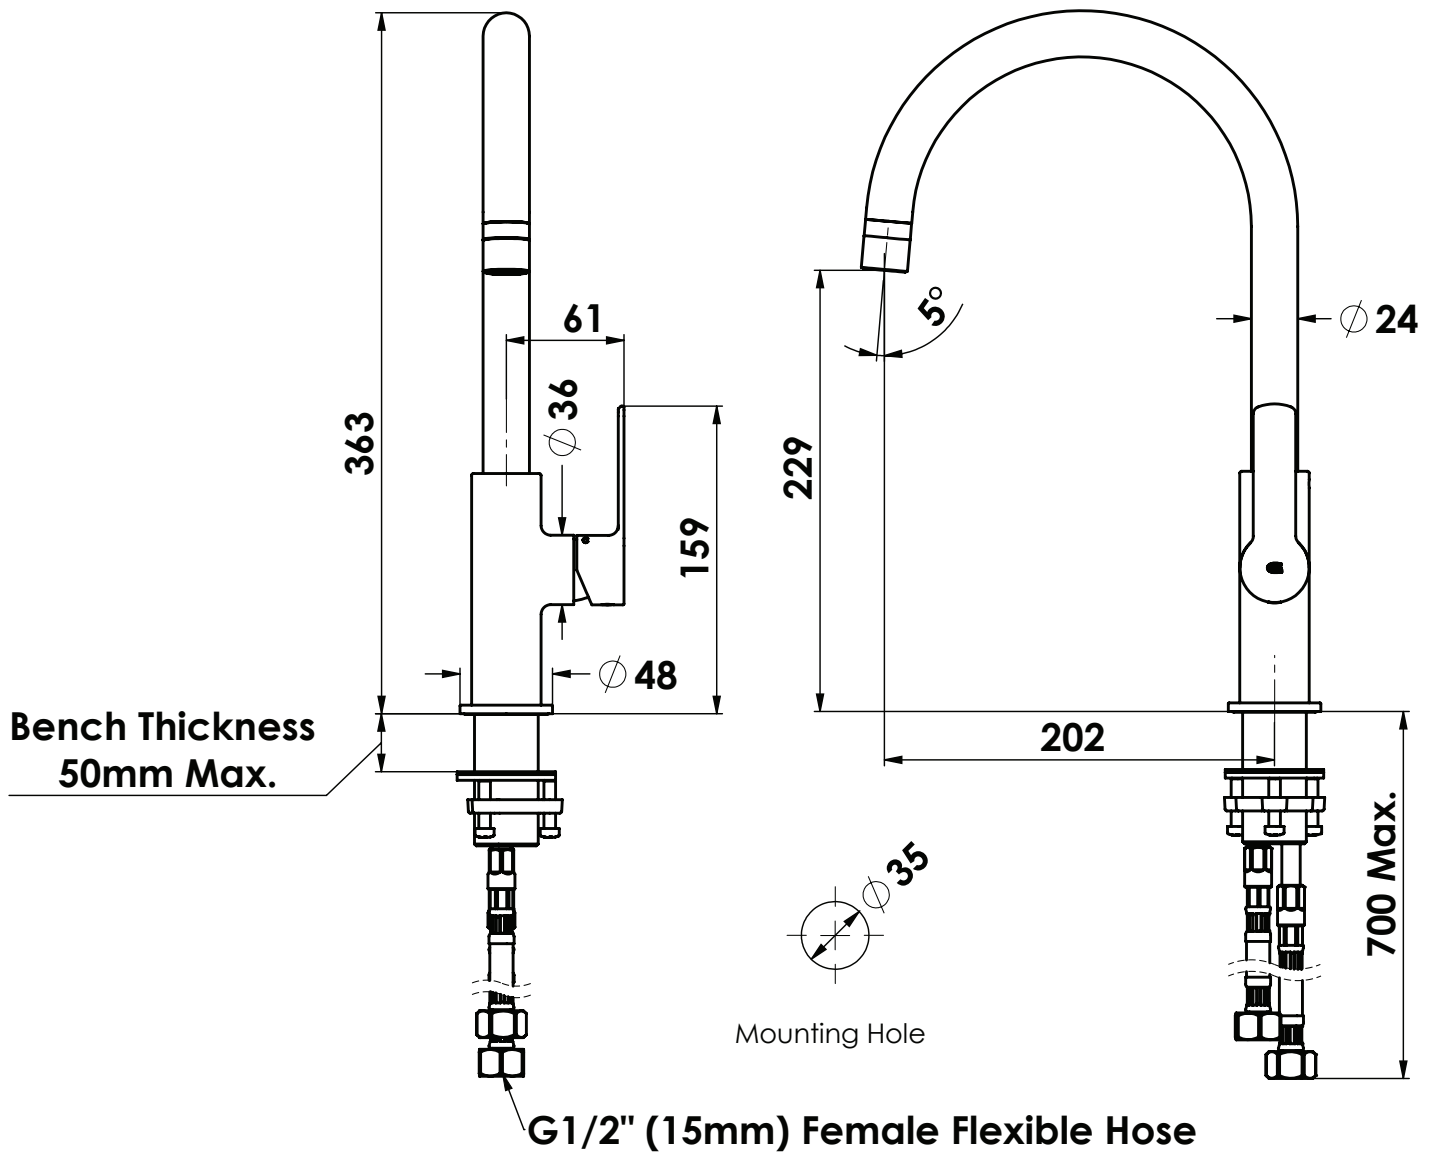

## Gooseneck Sink Mixer

- 25428301 | Chrome
- 25428311 | Brushed Nickel
- 25428361 | Brushed Brass
- 25428371 | Matte Black
- 25428391 | Gun Metal

WELS 5 Star 6.0L/M | All Pressures  
Swivel Spout | Dual Function Spray