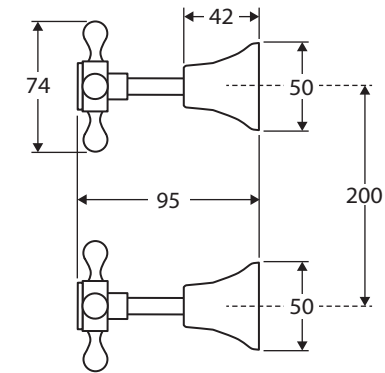

Lillian

WALL TOP ASSEMBLIES

Features

- Cross handle design
- Made from solid brass
- ¼ turn ceramic disc
- WELS rating not required

Please note: This product may have a visible Fienza or Watermark logo.

*Modern
Vintage*
COLLECTION

While we aim to ensure specifications are correct at the time of publication, Fienza reserves the right to make modifications without prior notice. Physical colour may vary from image shown. All measurements are shown in millimetres. Always use physical product measurements for mark-ups and roughing-in as the technical drawing may differ from actual product received.