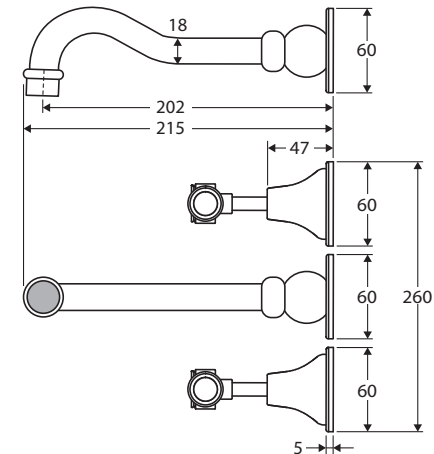

Available in

Polished
Chrome
339102

PVD
Brushed Nickel
339102BN

Electroplated
Matte Black
339102BK

PVD
Urban Brass
339102UB

Cleaning & Care

- Regularly clean with mild soapy water using a microfibre cloth.
- In highly polluted or coastal locations, we recommend cleaning 2-3 times per week.
- Do not use harsh detergents, bleach, cream cleaners or citrus based cleaners. These substances are abrasive and will damage the surface.
- Do not use undue pressure and wipe in one direction only.

While we aim to ensure specifications are correct at the time of publication, Fienza reserves the right to make modifications without prior notice. Physical colour may vary from image shown. All measurements are shown in millimetres. Always use physical product measurements for mark-ups and roughing-in as the technical drawing may differ from actual product received.