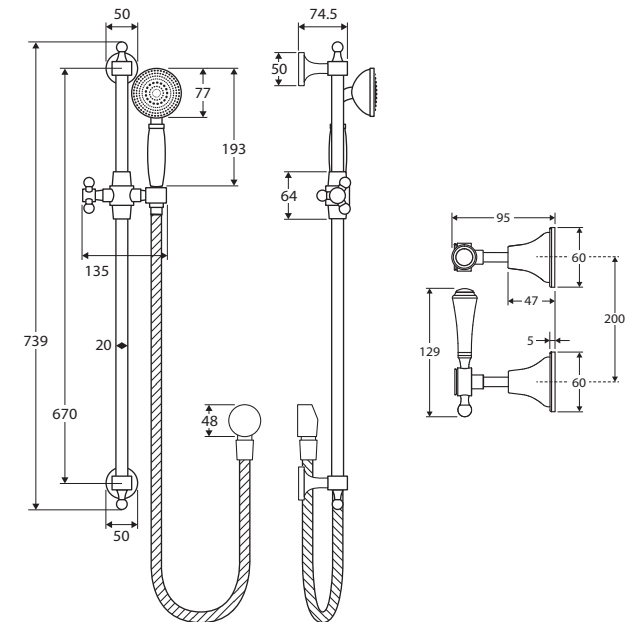

Lillian Lever

RAIL SHOWER SETS

Features

WELS 3 Star rated, 8.5L/min

Rail:

- Made from stainless steel
- ABS slider and wall mounts
- Deluxe stainless steel elbow
- 1.5 metre stainless steel flexible hose (PVC on matte black model)

LILLIAN Hand Piece (MSH114):

- Single water flow setting
- Made from solid brass

LILLIAN Lever Wall Top Assemblies (339104):

- Set of two taps
- White ceramic handle accents

Please note: This product may have a visible Fienza or Watermark logo.

*Modern
Vintage*
COLLECTION

Available in

Polished
Chrome
339103

PVD
Brushed Nickel
339103BN

Electroplated
Matte Black
339103BK

PVD
Urban Brass
339103UB

Cleaning & Care

- Regularly clean with mild soapy water using a microfibre cloth.
- In highly polluted or coastal locations, we recommend cleaning 2-3 times per week.
- Do not use harsh detergents, bleach, cream cleaners or citrus based cleaners. These substances are abrasive and will damage the surface.
- Do not use undue pressure and wipe in one direction only.

While we aim to ensure specifications are correct at the time of publication, Fienza reserves the right to make modifications without prior notice. Physical colour may vary from image shown. All measurements are shown in millimetres. Always use physical product measurements for mark-ups and roughing-in as the technical drawing may differ from actual product received.