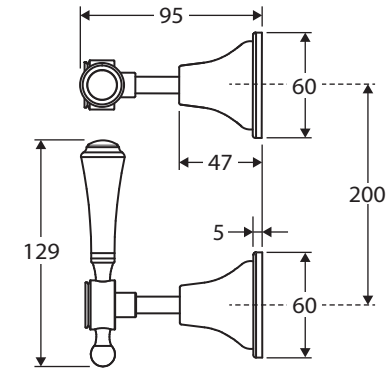

## WALL TOP ASSEMBLIES

### Features

- Vintage lever handle design
- White ceramic handle accents
- Made from solid brass
- ¼ turn ceramic disc
- Set of two taps
- WELS rating not required

**Please note:** This product may have a visible Fienza or Watermark logo.