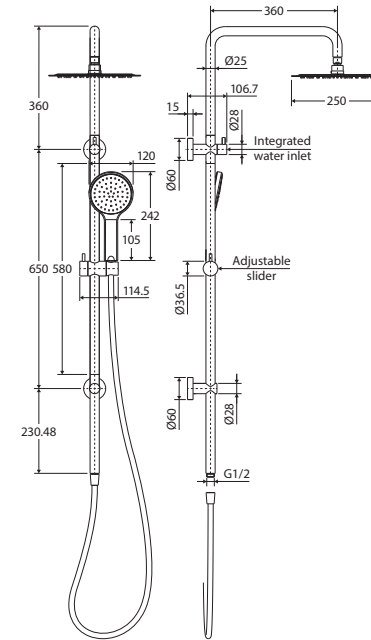

Kaya® Matte Black TWIN SHOWER

Features

WELS 3 Star rated, 9L/min

Rail:

- Integrated top water inlet and diverter
- Slider to adjust height of hand shower
- Made from solid brass
- 1.5 metre PVC flexible hose

KAYA Overhead Shower (411125):

- Ultra-thin 2 mm profile
- Easy to clean TPR nozzles
- Brass swivel joint
- Made from stainless steel
- Female ½" BSP inlet

LUCIANA/KAYA Hand Piece (MSH115):

- Single water-flow setting
- Easy to clean TPR nozzles
- Made from ABS

Please note: This product may have a visible Fienza or Watermark logo.

Available in

Cleaning & Care

- Regularly clean with mild soapy water using a microfibre cloth.
- In highly polluted or coastal locations, we recommend cleaning 2-3 times per week.
- Do not use harsh detergents, bleach, cream cleaners or citrus based cleaners. These substances are abrasive and will damage the surface.
- Do not use undue pressure and wipe in one direction only.

While we aim to ensure specifications are correct at the time of publication, Fienza reserves the right to make modifications without prior notice. Physical colour may vary from image shown. All measurements are shown in millimetres. Always use physical product measurements for mark-ups and roughing-in as the technical drawing may differ from actual product received.