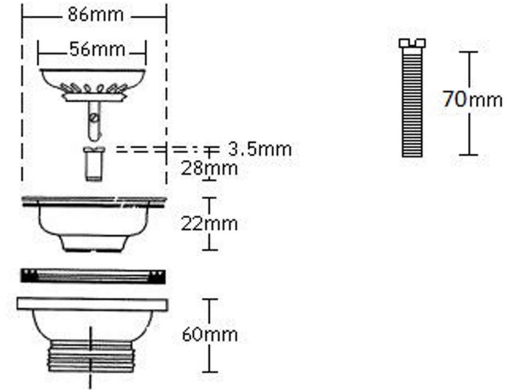

## 50 x 50mm Polished Stainless Steel Basket Waste with Long Screw

**Code:** 50BW

TRADITIONAL & HAMPTONS STYLE SPECIALISTS

### Specifications

- Material: Stainless Steel top & ABS plastic base
- Finish: Polished Stainless
- Includes extended 70mm thread for thick ceramic sinks