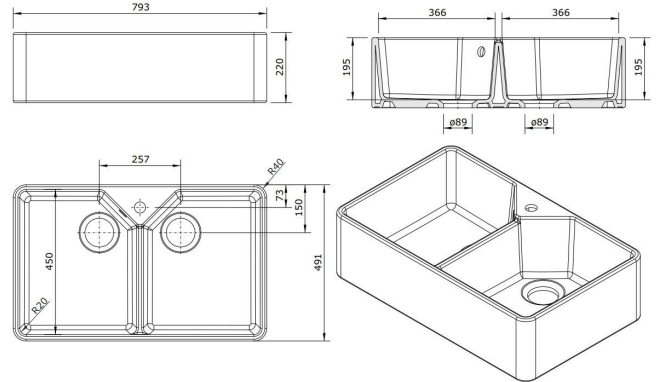

## Chester 80 x 50 Double Flat Fine Fireclay Butler Sink with Taphole and Overflow

**Code: 7403**

BATHROOM | KITCHEN | LAUNDRY | TRADITIONAL & HAMPTONS STYLE SPECIALISTS

### Specifications

- Double-glazed ceramic fine fireclay sink
- Made in Portugal
- Waste with overflow kit included
- 1 tap hole only
- Capacity Per Bowl: 30L
- Internal depth: 180mm
- Suitable for use with food waste disposer – we recommend purchase of an extended flange and a model with anti-vibration collar
- Fine Fireclay is a natural product and therefore subject to variations. This should be seen as a quality that adds to its unique natural beauty. Variations +/- 2% to the specifications are common and acceptable and are within industry tolerance. We always recommend the cabinet maker and stone provider has the actual sink with them to measure before making cabinetry or cutting stone. For more information please visit our Installation, Care & Warranty page, or Contact Us.

### Product Options

7403: Chester 79 x 49 Double Flat Front Fine Fireclay Butler Sink

4A40311: Chester sink stainless steel grid - Right hand side

4A41311: Chester sink stainless steel grid - Left hand side