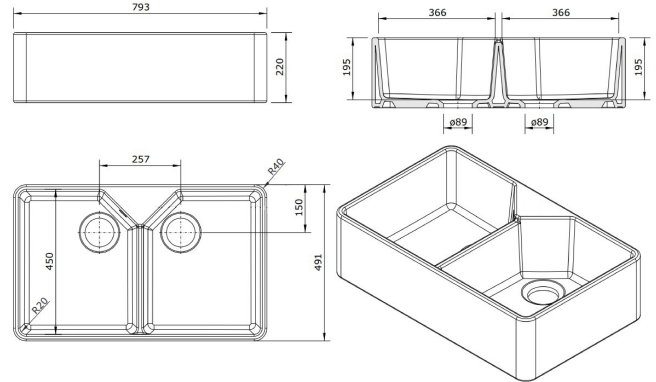

Chester 80 x 50 Double Flat Front Fine Fireclay Butler Sink

Code: 7408

BATHROOM | KITCHEN | LAUNDRY | TRADITIONAL & HAMPTONS STYLE SPECIALISTS

Specifications

- Double-glazed fine fireclay sink
- Made in Portugal
- Tap Holes Available: None or One
- Waste Outlet Included: 90x50mm Basket Wastes
- Capacity Per Bowl: 30L
- Internal depth: 180mm
- Suitable for use with food waste disposer - we recommend purchase of an extended flange and a model with anti-vibration collar
- Fine Fireclay is a natural product and therefore subject to variations. This should be seen as a quality that adds to its unique natural beauty. Variations +/- 2% to the specifications are common and acceptable and are within industry tolerance. We always recommend the cabinet maker and stone provider has the actual sink with them to measure before making cabinetry or cutting stone. For more information please visit our Installation, Care & Warranty page, or Contact Us.