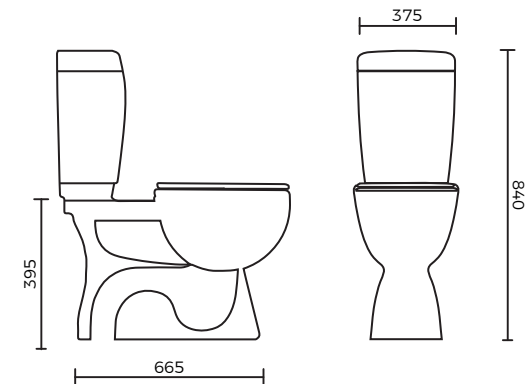

EVERHARD SPEC PACK

PRODUCT INFO | IMAGES | DRAWINGS

PRODUCT

Classic Close Coupled S Trap Toilet Suite

EI CODE

75500C

BRAND

Classic

SPEC PACK BATHROOM COLLECTION

SPEC SHEET

CLASSIC CLOSE COUPLED S TRAP TOILET SUITE

PRODUCT CODE:

75500C

FEATURES:

- / Full vitreous china suite
- / Boxed rim flush wall faced pan
- / Soft closing & quick release seat
- / Polypropylene seat and lid, chrome dual flush button
- / Bottom inlet RH/LH or back inlet
- / WELS 4 star rated, 4/5/3L

OVERALL DIMENSIONS:

665 W x 840mm H

WARRANTY:

5 years

Disclaimer: All measurement are in millimetres and are solely for reference purposes. Colours have been reproduced with as much accuracy as possible. Any changes resulting from technical advance of design or colour may be made without prior notice. Tapware, accessories and appliances are for illustration purposes only. Further information on warranties is available at www.everhard.com.au