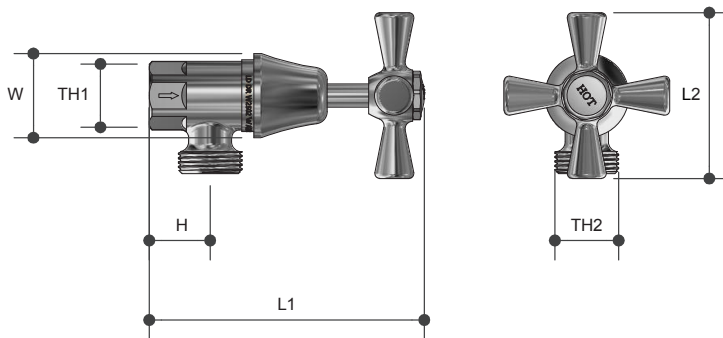

Old Kent Tapware WASHING MACHINE SET

8193

Product Specifications

MT MONOPOLY™
TAPWARE

Specifications

Maximum working temperature 75°C

Maximum pressure rating 1000kPa

Features

Watermark approved

Chrome plated finish

Tested and certified to AS/NZS 3718

Sizing Chart (MM)

	L1	L2	W	H	TH1	TH2
8193	113	68	35	25	G 1/2"	G 3/4"

For more information on Monopoly Tapware, contact:
Austworld 15 Activity Crescent, Molendinar, Queensland 4214 Australia