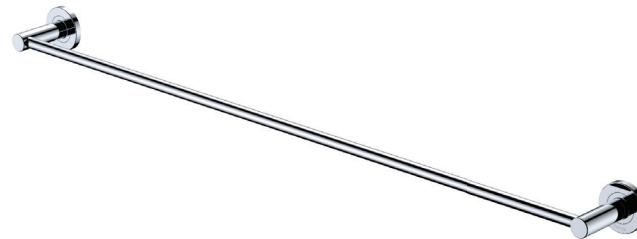

Kaya®

900MM SINGLE TOWEL RAIL

Features

- Super strong 4-point wall mount
- Adjustable no-spin rail design - rails can be cut to desired length
- Stainless steel and zinc construction
- Hex key not required for installation
- Fully concealed fixings
- Upgrade the look with different cover plate styles and finishes
- All products come with matching round cover plate as standard

Please Note: These products may have a visible Fienza or Watermark logo.

(Adjustable – cut to length)

Available in

Chrome
82801

Brushed Nickel
82801BN

Gun Metal
82801GM

Matte Black
82801MB

Urban Brass
82801UB