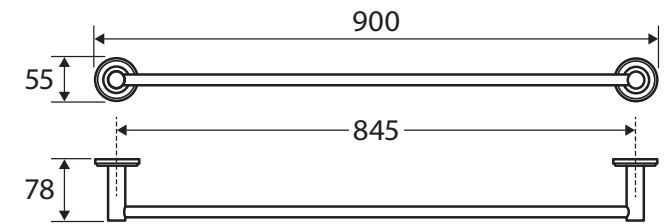

Kaya®

900MM SINGLE TOWEL RAIL

Features

- Super strong 4-point wall mount
- Adjustable no-spin rail design - rails can be cut to desired length
- Stainless steel and zinc construction
- Hex key not required for installation
- Fully concealed fixings
- Upgrade the look with different cover plate styles and finishes
- All products come with matching round cover plate as standard

Please Note: These products may have a visible Fienza or Watermark logo.

(Adjustable – cut to length)

Available in

Chrome
82801

Brushed Nickel
82801BN

Gun Metal
82801GM

Matte Black
82801MB

Urban Brass
82801UB

While we aim to ensure specifications are correct at the time of publication, Fienza reserves the right to make modifications without prior notice. Physical colour may vary from image shown. All measurements are shown in millimetres. Always use physical product measurements for mark-ups and roughing-in as the technical drawing may differ from actual product received.