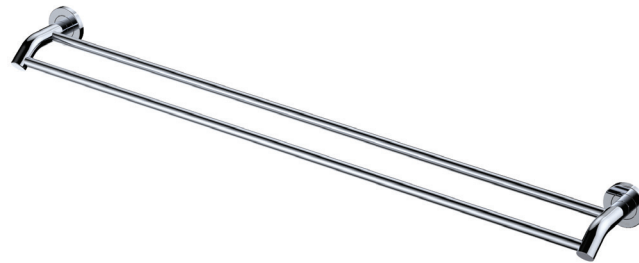

## 900MM DOUBLE TOWEL RAIL

### Features

- Super strong 5-point wall mount
- Adjustable no-spin rail design - rails can be cut to desired length
- Sloping arm design makes it easier to hang towels
- Stainless steel and zinc construction
- Hex key not required for mounting (only used to secure rail)
- Fully concealed fixings
- Upgrade the look with different cover plate styles and finishes
- All products come with matching round cover plates as standard

**Please Note:** These products may have a visible Fienza or Watermark logo.

(Adjustable – cut to length)

### Available in

Chrome  
**82808**

Brushed Nickel  
**82808BN**

Gun Metal  
**82808GM**

Matte Black  
**82808MB**

Urban Brass  
**82808UB**

Mixed finishes available. See our website for details.