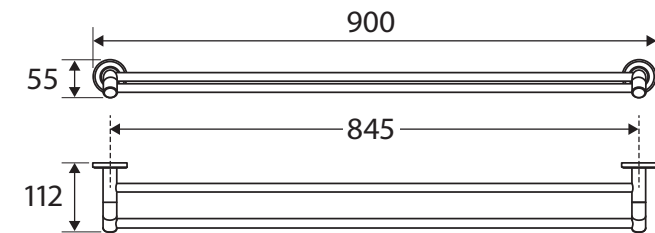

Kaya®

900MM DOUBLE TOWEL RAIL

Features

- Super strong 5-point wall mount
- Adjustable no-spin rail design - rails can be cut to desired length
- Sloping arm design makes it easier to hang towels
- Stainless steel and zinc construction
- Hex key not required for mounting (only used to secure rail)
- Fully concealed fixings
- Upgrade the look with different cover plate styles and finishes
- All products come with matching round cover plates as standard

Please Note: These products may have a visible Fienza or Watermark logo.

(Adjustable – cut to length)