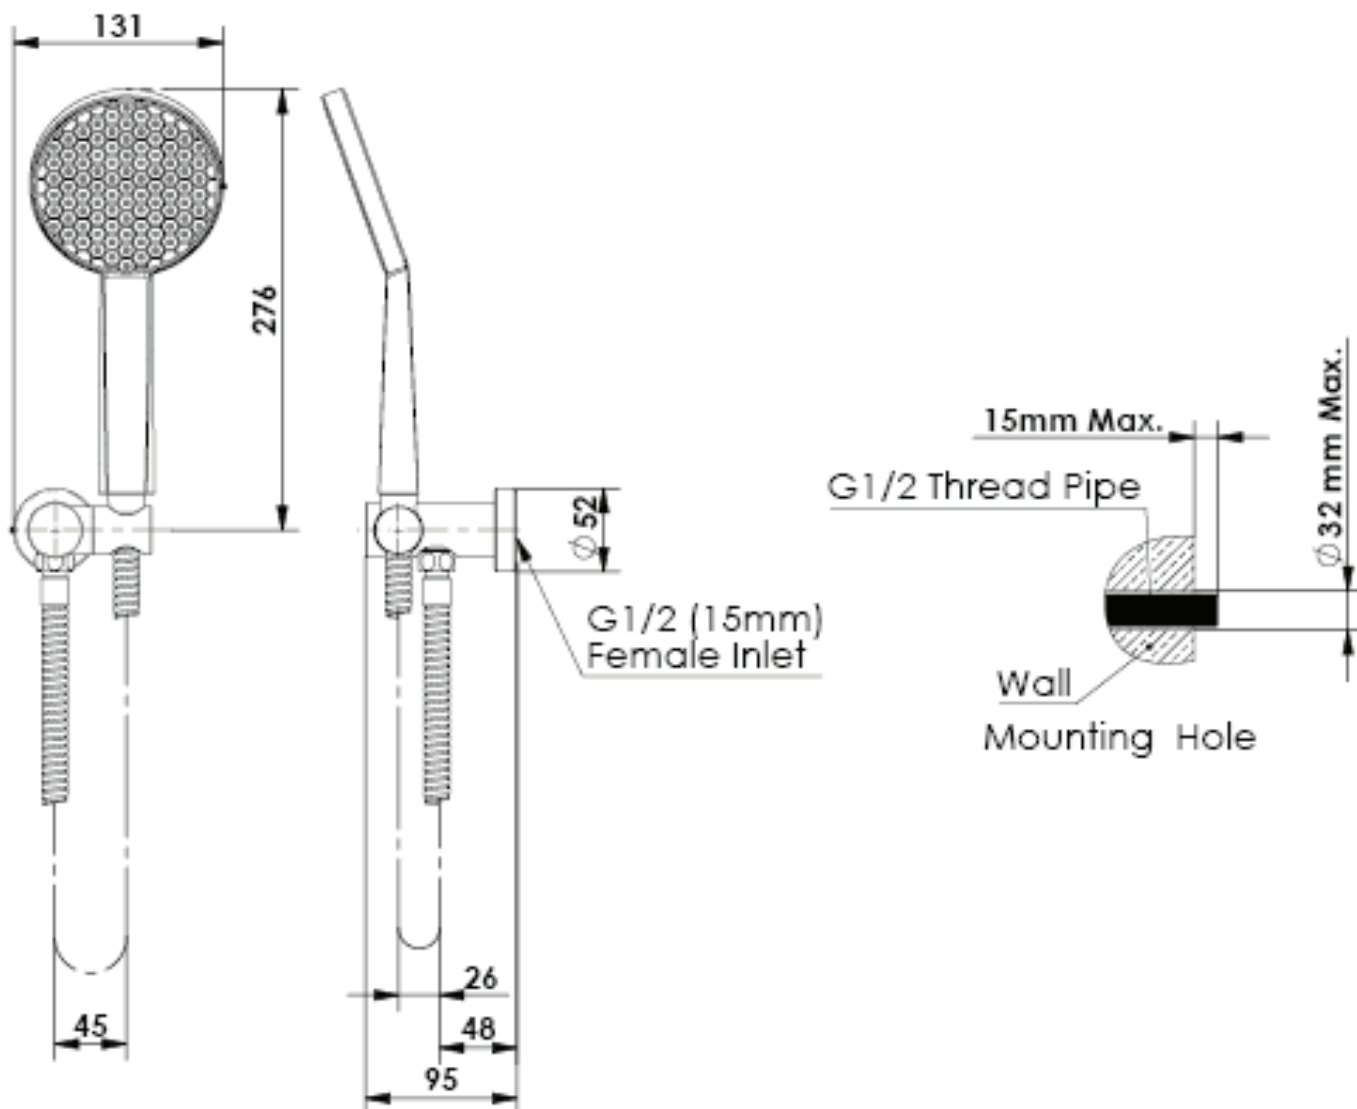

GLIDE

Hand Shower w/ Wall Bracket

904035880 | S13632 | Chrome
904035881 | S13632 | Brushed Nickel
904035887 | S13632 | Matte Black

WELS 3 Star 9.0 L/M
Single Function Handset
Includes Wall Outlet Bracket and Hose