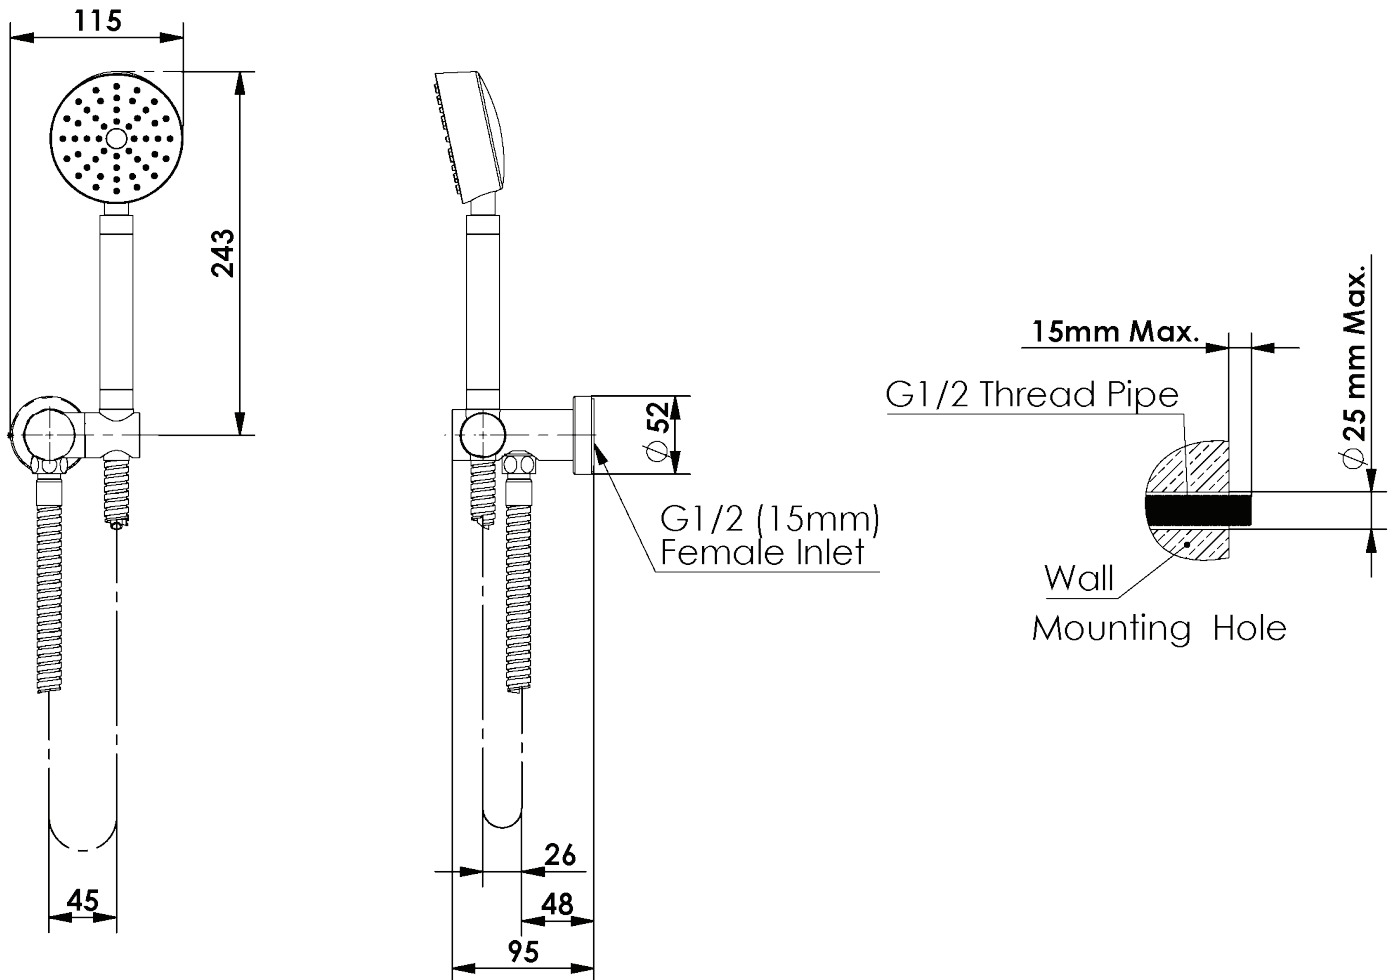

TEXTURA

Hand Shower w Wall Outlet Bracket

904680006 | S13744 | Brushed Brass
904680007 | S13744 | Matte Black
904680003 | S13744 | Brushed Stainless
904680009 | S13744 | Gun Metal

WELS 3 Star 9.0L/M |
Single Function Brass Handset
Includes Wall Outlet Bracket and Hose