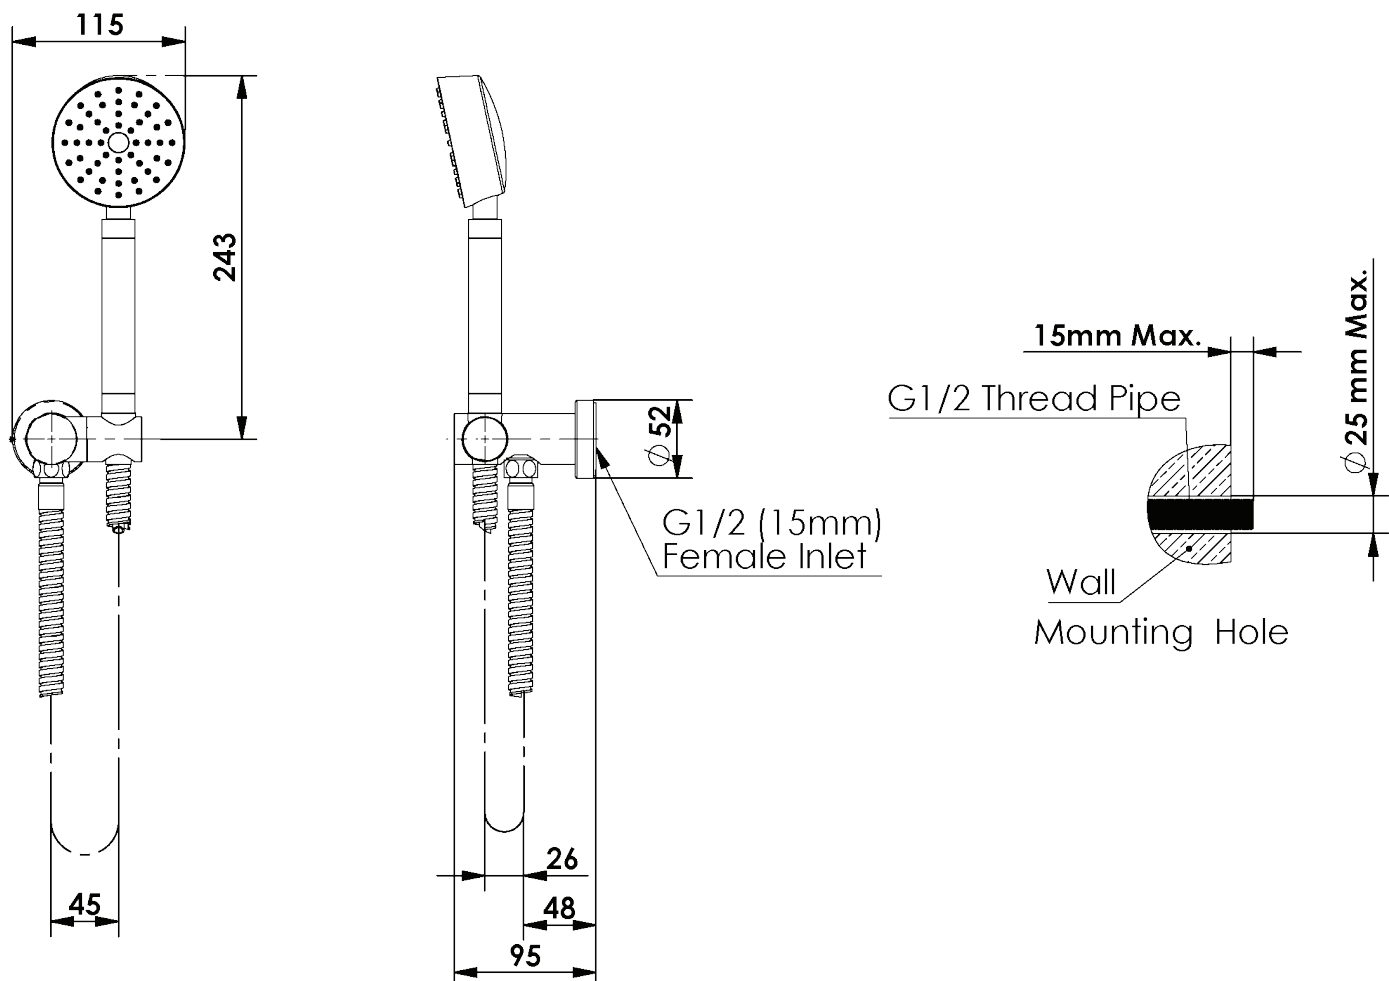

GISELE

Hand Shower w Wall Outlet Bracket

- 904690006 | S13744 | Brushed Brass
- 904690008 | S13744 | Brushed Copper
- 904690000 | S13744 | Chrome
- 904690007 | S13744 | Matte Black
- 904690003 | S13744 | Brushed Stainless
- 904690009 | S13744 | Gun Metal

WELS 3 Star 9.0L/M |
Single Function Brass Handset
Includes Wall Outlet Bracket and Hose

AU PHONE - 1800 244 487
EMAIL - aussales@greenstapware.com
WEBSITE - greenstapware.com.au

GREENS

where life meets water