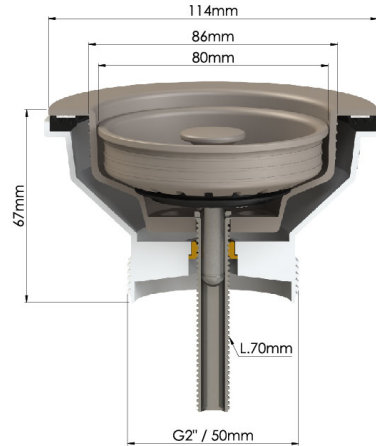

90 x 50mm Concrete Look Basket Waste with Long Screw

Code: 90BW-CL

TRADITIONAL & HAMPTONS STYLE SPECIALISTS

Specifications

- Material: Premium Polypropylene (PP)
- Finish: Concrete Look
- Tough, wear-resistant and durable
- Includes extended 70mm thread for thick fireclay sinks