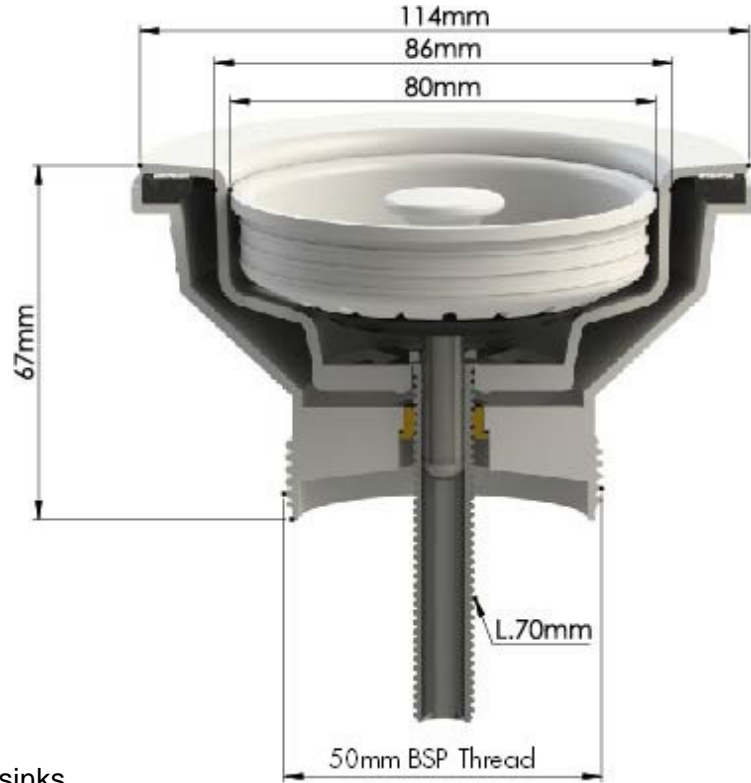

90 x 50mm Matte White Basket Waste with Long Screw

Code: 90BW-MW

Specifications

- Material: Premium Polypropylene (PP)
- Finish: Matte White
- Tough, wear-resistant and durable
- Includes extended 70mm thread for thick fireclay sinks