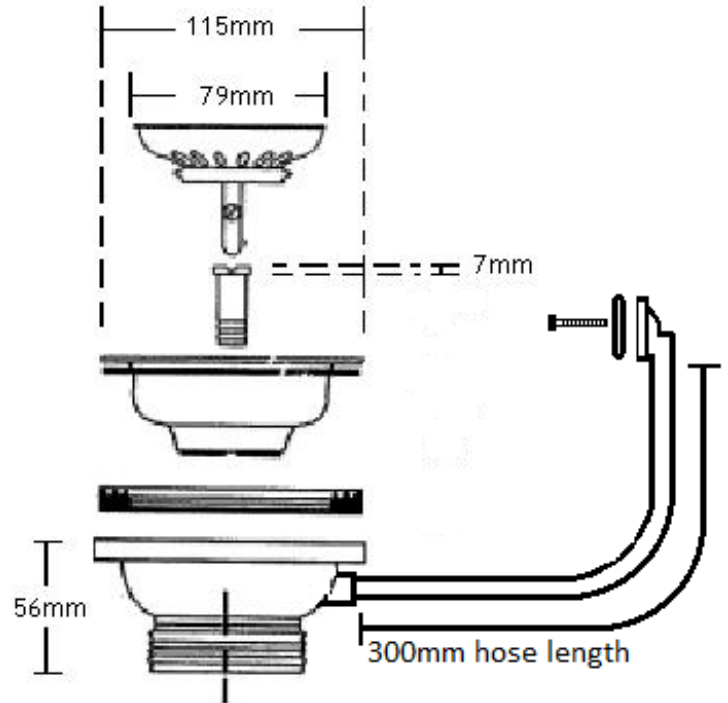

90 x 50mm Polished Stainless Steel Basket Waste with Overflow Kit & Long Screw

Code: 90BW-O/F

TRADITIONAL & HAMPTONS STYLE SPECIALISTS

Specifications

- Material: Stainless Steel top & ABS plastic base
- Finish: Polished Stainless
- Includes extended 70mm thread for thick ceramic sinks
- Overflow hole is 30-36mm
- Thickness of sink: maximum 30mm