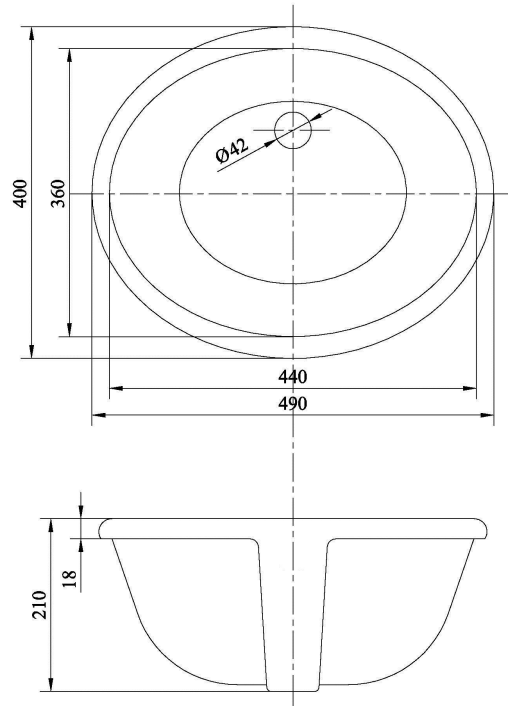

Narva 48 x 39 Under Counter Ceramic Wash Basin

Code: 914610

TRADITIONAL & HAMPTONS STYLE SPECIALISTS

Specifications

- Material: Ceramic
- Requires waste: 32mm with overflow
- Tap Holes Available: None
- Mounting options: Under Counter
- Finish: White Gloss